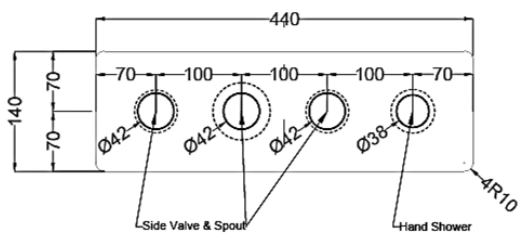

CLAYBROOK

Specification Sheet

4 Holes Mixer Stand J89101

440 X 140 X 600 mm (17 X 5.51 X 23.6 ")

Product Code	Description	Available Colours		
		Dover White (DW)	Mist (MI)	Pearl (PE)
J89101	4 Holes Mixer Stand	Dune (DU)	Sahara (HA)	Bahia (HB)
		Sable (SA)	Night Sky (NS)	Fog (FG)
		Studio (ST)	Taupe (TA)	Armory Grey (AG)