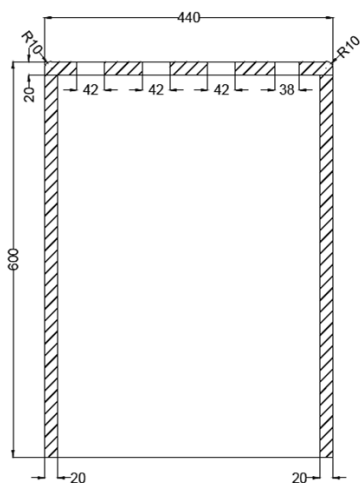

CLAYBROOK

Specification Sheet

4 Holes Mixer Stand J89101

440 X 140 X 600 mm (17 X 5.51 X 23.6 ")

Product Code	Description	Available Colours		
		Dover White (DW)	Mist (MI)	Pearl (PE)
J89101	4 Holes Mixer Stand	Dune (DU)	Sahara (HA)	Bahia (HB)
		Sable (SA)	Night Sky (NS)	Fog (FG)
		Studio (ST)	Taupe (TA)	Armory Grey (AG)

* All measurements are subject to change and variation