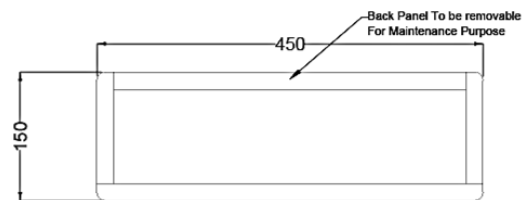

CLAYBROOK

Specification Sheet

4 Holes Mixer Stand J89101

440 X 140 X 600 mm (17 X 5.51 X 23.6 ")

Product Code	Description	Available Colours		
		Dover White (DW)	Mist (MI)	Pearl (PE)
J89101	4 Holes Mixer Stand	Dune (DU)	Sahara (HA)	Bahia (HB)
		Sable (SA)	Night Sky (NS)	Fog (FG)
		Studio (ST)	Taupe (TA)	Armory Grey (AG)