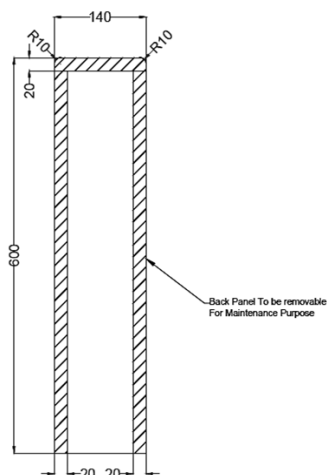

CLAYBROOK

Specification Sheet

4 Holes Mixer Stand J89101

440 X 140 X 600 mm (17 X 5.51 X 23.6 ")

Product Code	Description	Available Colours		
		Dover White (DW)	Mist (MI)	Pearl (PE)
J89101	4 Holes Mixer Stand	Dune (DU)	Sahara (HA)	Bahia (HB)
		Sable (SA)	Night Sky (NS)	Fog (FG)
		Studio (ST)	Taupe (TA)	Armory Grey (AG)

* All measurements are subject to change and variation