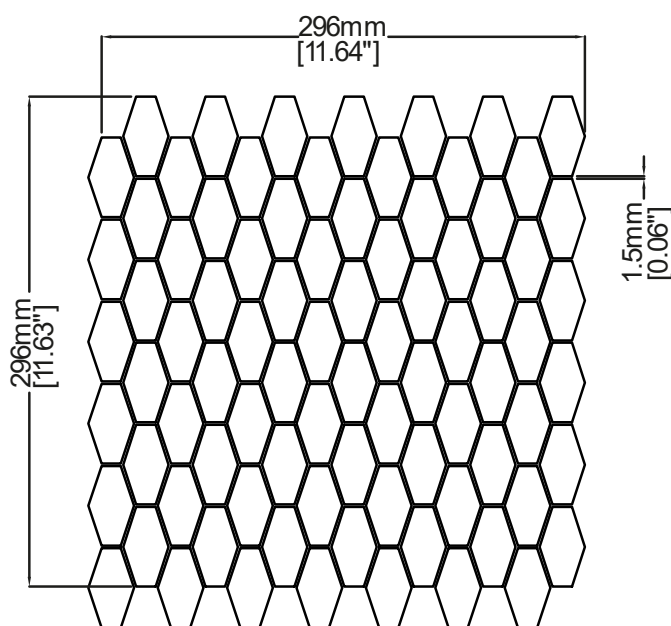

# Elongated Hexagon

Urban  
V02214

V02214-02

V02214-01

	V02214-01	V02214-02
<b>Colours</b>	Bianco Carrara	Calacatta Borghini
<b>Finish</b>	Honed	
<b>Suggested Grout Colour</b>	White	

Technical Information	
<b>Mounting</b>	Mesh-mounted
<b>Size of Repeat</b>	296 mm x 296 mm
	11.63 " x 11.64 "
<b>Thickness</b>	10 mm
<b>Area / Section</b>	0.09 sm / 0.94 sf
<b>Section Weight</b>	2.12 kg / 4.66 lbs