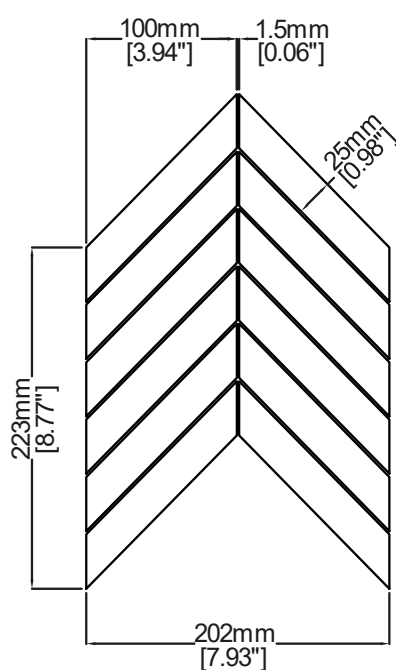

Herringbone

Urban
V02212

V02212-02

V02212-01

	V02212-01	V02212-02
Colours	Calacatta Zebrino	Marmara White
Finish	Honed	
Suggested Grout Colour	White	

Technical Information	
Mounting	Mesh-mounted
Size of Repeat	223 mm x 202 mm
	8.77 " x 7.93 "
Thickness	10 mm
Area / Section	0.05 sm / 0.48 sf
Section Weight	1.76 kg / 3.87 lbs

*** All measurements are subject to change and variation**