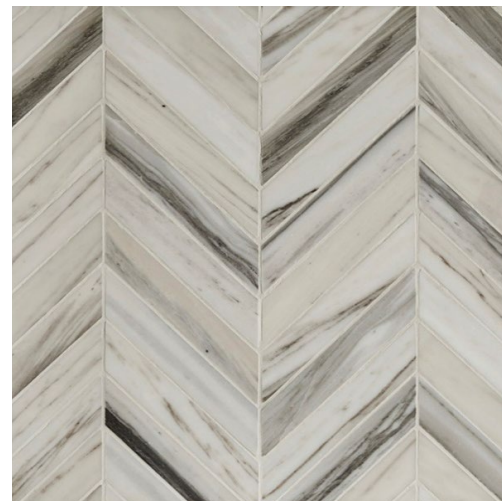

Herringbone

Urban
V02212

V02212-02

V02212-01

	V02212-01	V02212-02
Colours	Calacatta Zebrino	Marmara White
Finish	Honed	
Suggested Grout Colour	White	

Technical Information	
Mounting	Mesh-mounted
Size of Repeat	223 mm x 202 mm
	8.77 " x 7.93 "
Thickness	10 mm
Area / Section	0.05 sm / 0.48 sf
Section Weight	1.76 kg / 3.87 lbs