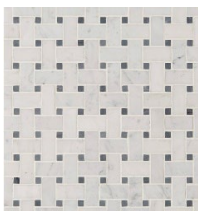

# Basket Weave

Urban  
V02209

V02209-57

V02209-56

	V02209-56	V02209-57
Colours	Calacatta Borghini	Bianco Cararra
	Cinder Grey (dot)	Bardiglio Imperiale (dot)
Finish	Honed	
Suggested Grout Colour	White	

Technical Information	
Mounting	Mesh-mounted
Size of Repeat	299 mm x 299 mm
	11.75 " x 11.75 "
Thickness	10 mm
Area / Section	0.09 sm / 0.96 sf
Section Weight	2.16 kg / 4.75 lbs