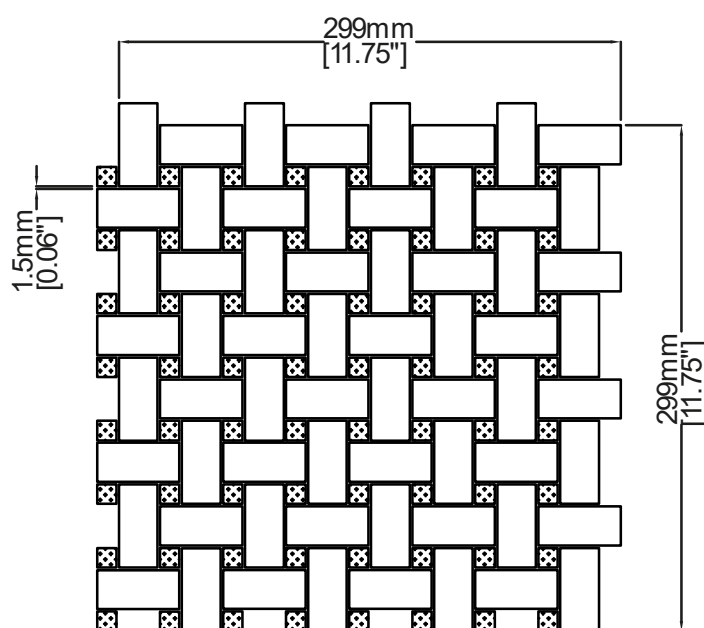

# Basket Weave

Urban  
V02209

V02209-57

V02209-56

	V02209-56	V02209-57
Colours	Calacatta Borghini	Bianco Cararra
	Cinder Grey (dot)	Bardiglio Imperiale (dot)
Finish	Honed	
Suggested Grout Colour	White	

Technical Information	
Mounting	Mesh-mounted
Size of Repeat	299 mm x 299 mm
	11.75 " x 11.75 "
Thickness	10 mm
Area / Section	0.09 sm / 0.96 sf
Section Weight	2.16 kg / 4.75 lbs

\* All measurements are subject to change and variation