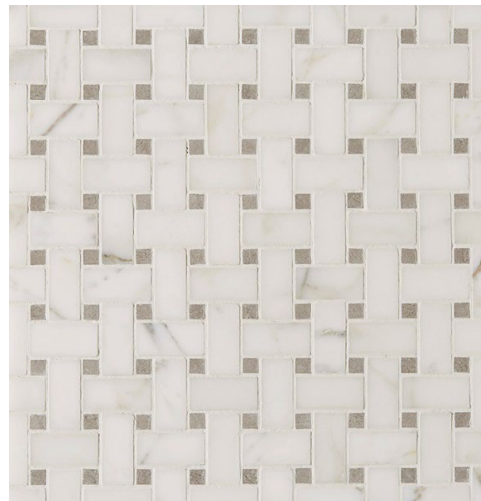

# Basket Weave

Urban  
V02209

V02209-57

V02209-56

	V02209-56	V02209-57
Colours	Calacatta Borghini	Bianco Cararra
	Cinder Grey (dot)	Bardiglio Imperiale (dot)
Finish	Honed	
Suggested Grout Colour	White	

Technical Information	
Mounting	Mesh-mounted
Size of Repeat	299 mm x 299 mm
	11.75 " x 11.75 "
Thickness	10 mm
Area / Section	0.09 sm / 0.96 sf
Section Weight	2.16 kg / 4.75 lbs

**Disclaimer**

Claybrook stone products are high quality hand crafted products using the finest natural materials sourced from around the world. Stone is an organic material and as such there may be minor variations in colour, size of inclusion and shading as a result of the geological formation and these should not be considered imperfections.