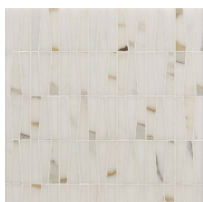

Trapezoid

Urban
V02206

V02206-16

V02206-17

	V02206-16	V02206-17
Colours	Bianco Carrara	Calacatta Borghini
Finish	Honed	
Suggested Grout Colour	White	

Technical Information	
Mounting	Mesh-mounted
Size of Repeat	305 mm x 296 mm
	11.99 " x 11.63 "
Thickness	10 mm
Area / Section	0.09 sm / 0.97 sf
Section Weight	2.19 kg / 4.82 lbs