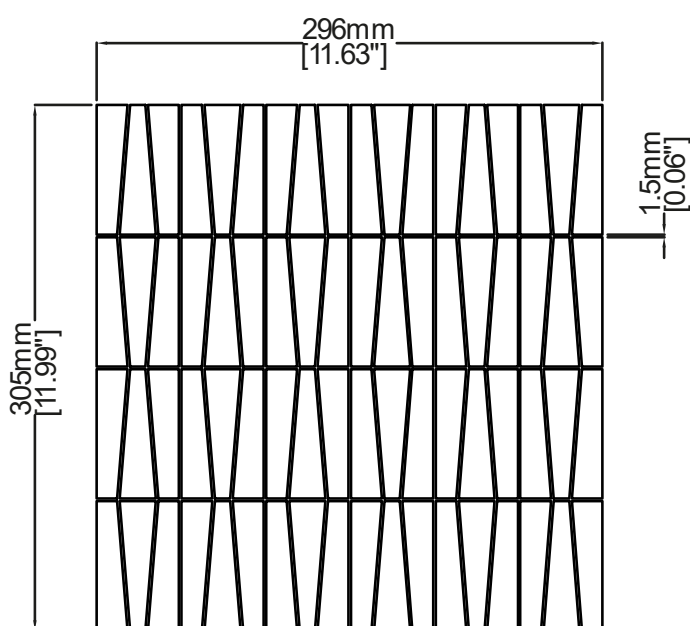

Trapezoid

Urban
V02206

V02206-16

V02206-17

	V02206-16	V02206-17
Colours	Bianco Carrara	Calacatta Borghini
Finish	Honed	
Suggested Grout Colour	White	

Technical Information	
Mounting	Mesh-mounted
Size of Repeat	305 mm x 296 mm
	11.99 " x 11.63 "
Thickness	10 mm
Area / Section	0.09 sm / 0.97 sf
Section Weight	2.19 kg / 4.82 lbs

*** All measurements are subject to change and variation**