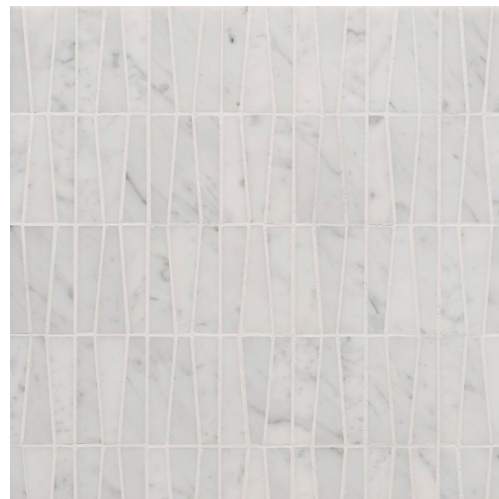

Trapezoid

Urban
V02206

V02206-16

V02206-17

	V02206-16	V02206-17
Colours	Bianco Carrara	Calacatta Borghini
Finish	Honed	
Suggested Grout Colour	White	

Technical Information	
Mounting	Mesh-mounted
Size of Repeat	305 mm x 296 mm
	11.99 " x 11.63 "
Thickness	10 mm
Area / Section	0.09 sm / 0.97 sf
Section Weight	2.19 kg / 4.82 lbs