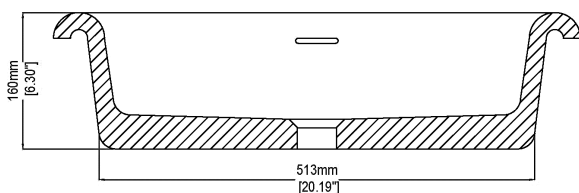

Evolve

Countertop basin

H45925

620 x 470 x 160 mm

24.41 x 18.50 x 6.30 inches

Available in various reconstituted stone colours.

Please order Chrome/ MarbleForm® pop up waste separately.

UV Resistant

Technical Information		
Weight	20 kg	/ 44 lbs
Weight with Water	37 kg	/ 82 lbs
Capacity	17 L	/ 4.49 US gal
Water Depth to Overflow	89 mm	/ 3.5 "

* All measurements are subject to change and variation.

* This specification sheet should not be used as an installation guide. Please contact Claybrook for CAD drawings.