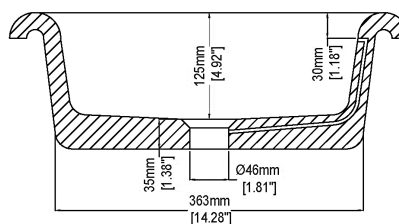

Evolve

Countertop basin

H45925

620 x 470 x 160 mm

24.41 x 18.50 x 6.30 inches

Available in various reconstituted stone colours.

Please order Chrome/ MarbleForm® pop up waste separately.

UV Resistant

Technical Information		
Weight	20 kg	/ 44 lbs
Weight with Water	37 kg	/ 82 lbs
Capacity	17 L	/ 4.49 US gal
Water Depth to Overflow	89 mm	/ 3.5 "

* All measurements are subject to change and variation.

* This specification sheet should not be used as an installation guide. Please contact Claybrook for CAD drawings.