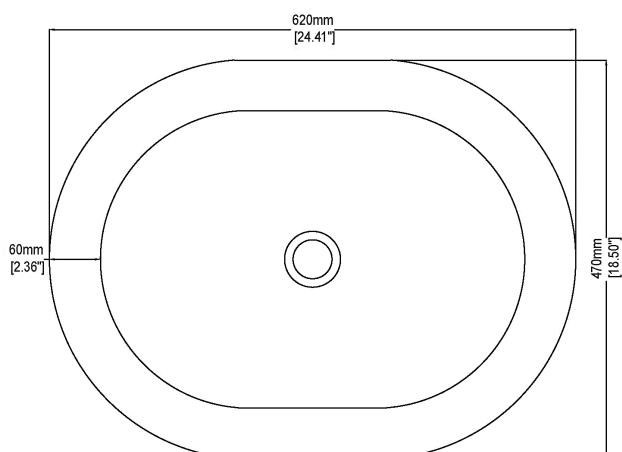

Evolve

Countertop basin

H45925

620 x 470 x 160 mm

24.41 x 18.50 x 6.30 inches

Available in various reconstituted stone colours.

Please order Chrome/ MarbleForm® pop up waste separately.

UV Resistant

Technical Information		
Weight	20 kg	/ 44 lbs
Weight with Water	37 kg	/ 82 lbs
Capacity	17 L	/ 4.49 US gal
Water Depth to Overflow	89 mm	/ 3.5 "

* All measurements are subject to change and variation.

* This specification sheet should not be used as an installation guide. Please contact Claybrook for CAD drawings.