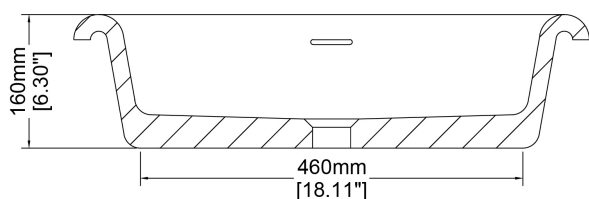

### H45925

620 x 470 x 160 mm

24.41 x 18.50 x 6.30 inches

Available in various reconstituted stone colours.

Please order Chrome/ MarbleForm™ pop up waste separately.

UV Resistant

Slip Resistant

Stain Resistant

Technical Information		
<b>Weight</b>	20 kg	/ 44 lbs
<b>Weight with Water</b>	37 kg	/ 82 lbs
<b>Capacity</b>	17 L	/ 4.49 US gal
<b>Water Depth to Overflow</b>	89 mm	/ 3.5 "

\* Product features/ benefits are defined by test result of specific standard (ASTM, EN/ BS, IAPMO) with Claybrook's standard colours