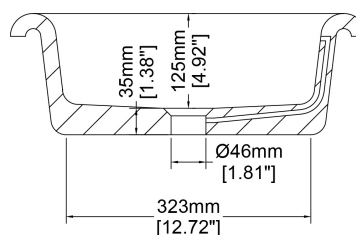

### H45925

620 x 470 x 160 mm

24.41 x 18.50 x 6.30 inches

Available in various reconstituted stone colours.

Please order Chrome/ MarbleForm™ pop up waste separately.

UV Resistant

Slip Resistant

Stain Resistant

Technical Information		
<b>Weight</b>	20 kg	/ 44 lbs
<b>Weight with Water</b>	37 kg	/ 82 lbs
<b>Capacity</b>	17 L	/ 4.49 US gal
<b>Water Depth to Overflow</b>	89 mm	/ 3.5 "

\* Product features/ benefits are defined by test result of specific standard (ASTM, EN/ BS, IAPMO) with Claybrook's standard colours