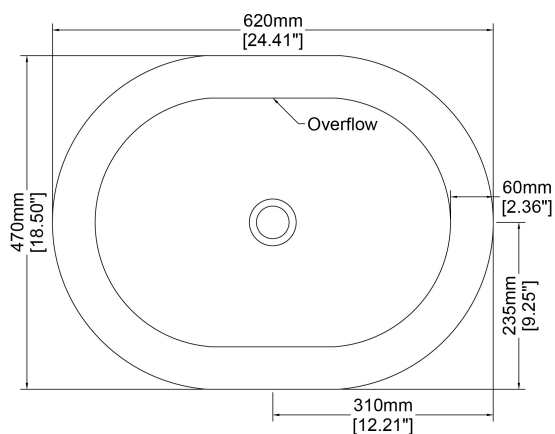

### H45925

620 x 470 x 160 mm

24.41 x 18.50 x 6.30 inches

Available in various reconstituted stone colours.

Please order Chrome/ MarbleForm™ pop up waste separately.

UV Resistant

Slip Resistant

Stain Resistant

Technical Information		
<b>Weight</b>	20 kg	/ 44 lbs
<b>Weight with Water</b>	37 kg	/ 82 lbs
<b>Capacity</b>	17 L	/ 4.49 US gal
<b>Water Depth to Overflow</b>	89 mm	/ 3.5 "

\* Product features/ benefits are defined by test result of specific standard (ASTM, EN/ BS, IAPMO) with Claybrook's standard colours