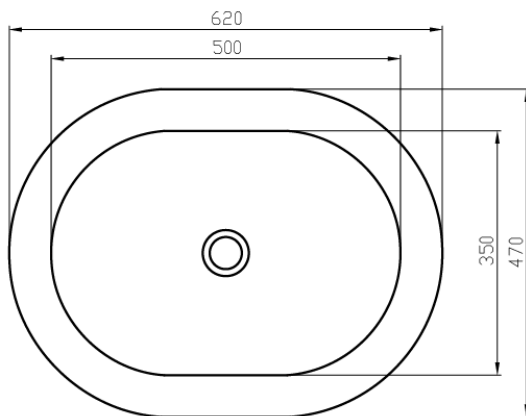

## Marble Countertop Basin H45925

620 x 470 x 160 mm ( 24 x 18.5 x 6.3 ")  
Please order Chrome/MarbleForm pop up waste separately.

Product Code	Description	Available Colours
H45925	Marble basin without overflow	Calacatta Borghini
* Please contact us for bespoke color palette		

Technical Information	
Basin weight	25 kg
Weight with water	41 kg
Capacity	16 L

\* All measurements are subject to change and variation