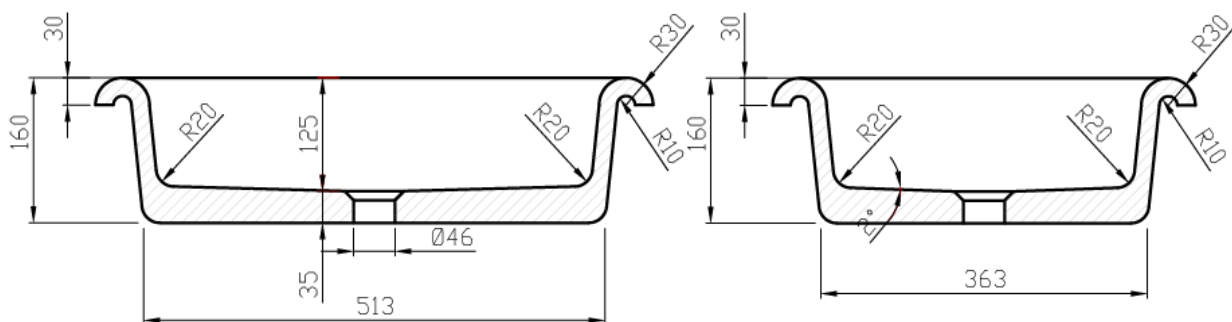

## Marble Countertop Basin H45925

620 x 470 x 160 mm ( 24 x 18.5 x 6.3 ")  
Please order Chrome/MarbleForm pop up waste separately.

Product Code	Description	Available Colours
H45925	Marble basin without overflow	Calacatta Borghini
* Please contact us for bespoke color palette		

Technical Information	
Basin weight	25 kg
Weight with water	41 kg
Capacity	16 L

\* All measurements are subject to change and variation