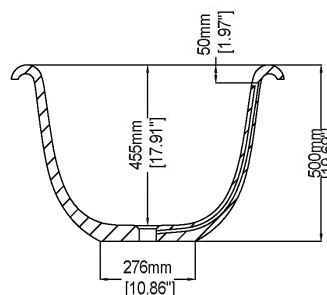

## Freestanding bath H45905

1780 x 790 x 500 mm  
70.08 x 31.10 x 19.69 inches

Available in various reconstituted stone colours.

Please order Chrome/ MarbleForm® pop up waste separately.

UV Resistant

Slip Resistant

Technical Information		
<b>Weight</b>	175 kg	/ 386 lbs
<b>Weight with Water</b>	430 kg	/ 948 lbs
<b>Capacity</b>	255 L	/ 67.36 US gal
<b>Water Depth to Overflow</b>	396 mm	/ 15.59 "

\* All measurements are subject to change and variation.