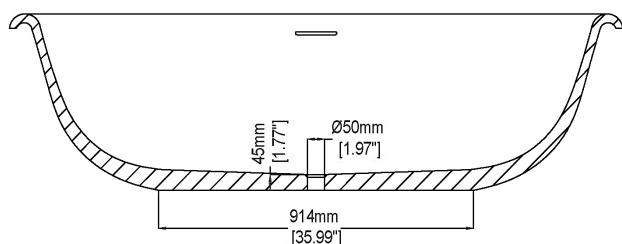

## Freestanding bath H45905

1780 x 790 x 500 mm  
70.08 x 31.10 x 19.69 inches

Available in various reconstituted stone colours.

Please order Chrome/ MarbleForm® pop up waste separately.

UV Resistant

Slip Resistant

Technical Information		
<b>Weight</b>	175 kg	/ 386 lbs
<b>Weight with Water</b>	430 kg	/ 948 lbs
<b>Capacity</b>	255 L	/ 67.36 US gal
<b>Water Depth to Overflow</b>	396 mm	/ 15.59 "

\* All measurements are subject to change and variation.