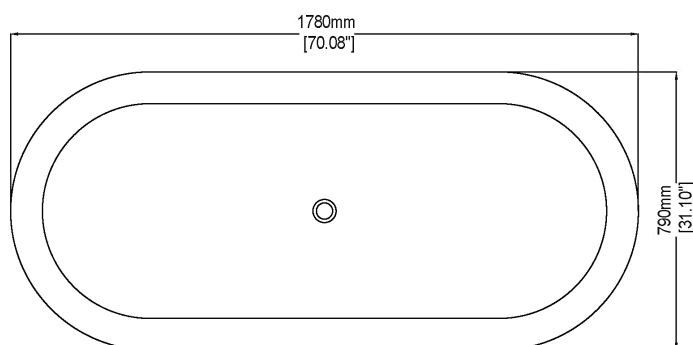

## Freestanding bath H45905

1780 x 790 x 500 mm  
70.08 x 31.10 x 19.69 inches

Available in various reconstituted stone colours.

Please order Chrome/ MarbleForm® pop up waste separately.

UV Resistant

Slip Resistant

Technical Information		
<b>Weight</b>	175 kg	/ 386 lbs
<b>Weight with Water</b>	430 kg	/ 948 lbs
<b>Capacity</b>	255 L	/ 67.36 US gal
<b>Water Depth to Overflow</b>	396 mm	/ 15.59 "

\* All measurements are subject to change and variation.