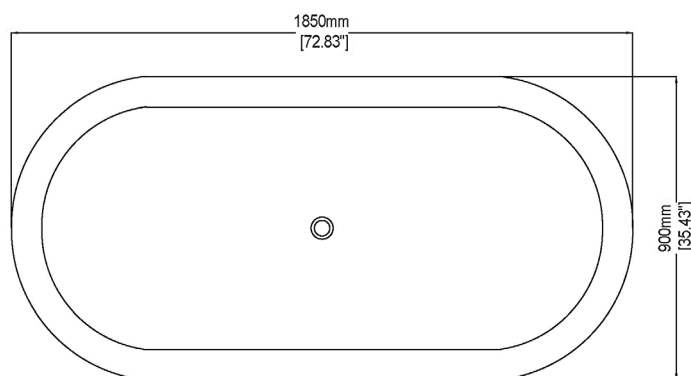

## Freestanding bath H45902

1850 x 900 x 500 mm  
72.83 x 35.43 x 19.69 inches

Available in various reconstituted stone colours.

Please order Chrome/ MarbleForm® pop up waste separately.

UV Resistant

Slip Resistant

Technical Information	
<b>Weight</b>	170 kg / 375 lbs
<b>Weight with Water</b>	500 kg / 1102 lbs
<b>Capacity</b>	330 L / 87.18 US gal
<b>Water Depth to Overflow</b>	400 mm / 15.75 "

\* All measurements are subject to change and variation.