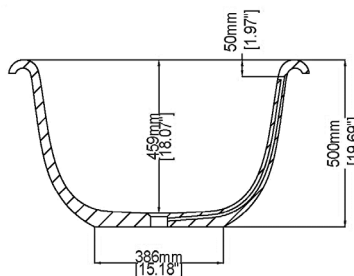

## Freestanding bath H45902

1850 x 900 x 500 mm  
72.83 x 35.43 x 19.69 inches

Available in various reconstituted stone colours.

Please order Chrome/ MarbleForm® pop up waste separately.

UV Resistant

Slip Resistant

Technical Information	
<b>Weight</b>	170 kg / 375 lbs
<b>Weight with Water</b>	500 kg / 1102 lbs
<b>Capacity</b>	330 L / 87.18 US gal
<b>Water Depth to Overflow</b>	400 mm / 15.75 "

\* All measurements are subject to change and variation.