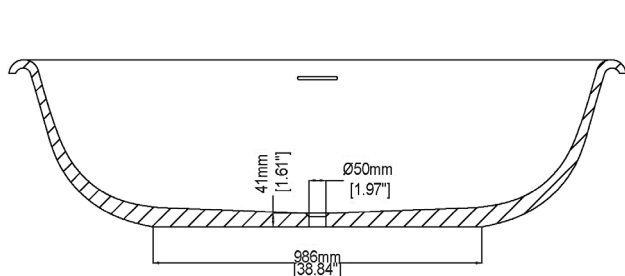

## Freestanding bath H45902

1850 x 900 x 500 mm  
72.83 x 35.43 x 19.69 inches

Available in various reconstituted stone colours.

Please order Chrome/ MarbleForm® pop up waste separately.

UV Resistant

Slip Resistant

Technical Information	
<b>Weight</b>	170 kg / 375 lbs
<b>Weight with Water</b>	500 kg / 1102 lbs
<b>Capacity</b>	330 L / 87.18 US gal
<b>Water Depth to Overflow</b>	400 mm / 15.75 "

\* All measurements are subject to change and variation.