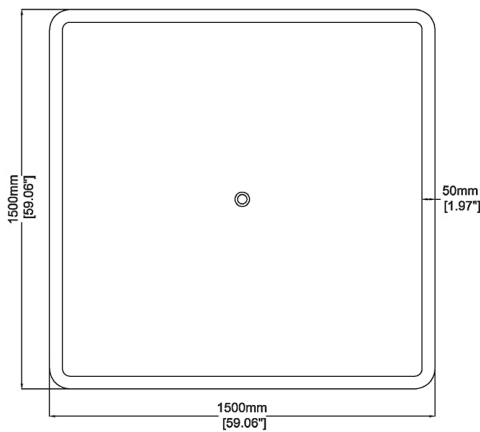

## Freestanding bath H45205

1500 x 1500 x 600 mm  
59.06 x 59.06 x 23.62 inches

Available in various reconstituted stone colours.

Please order Chrome/ MarbleForm™ pop up waste separately.

UV Resistant

Slip Resistant

Technical Information		
<b>Weight</b>	610 kg	/ 1345 lbs
<b>Weight with Water</b>	1406 kg	/ 3100 lbs
<b>Capacity</b>	796 L	/ 210.28 US gal
<b>Water Depth to Overflow</b>	443 mm	/ 17.44 "

\* Product features/ benefits are defined by test result of specific standard (ASTM, EN/ BS, IAPMO) with Claybrook's standard colours