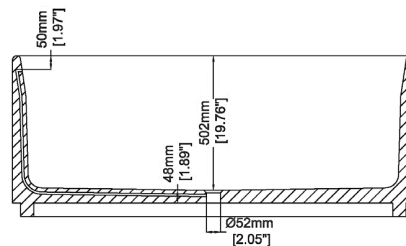

## Freestanding bath H45205

1500 x 1500 x 600 mm  
59.06 x 59.06 x 23.62 inches

Available in various reconstituted stone colours.

Please order Chrome/ MarbleForm™ pop up waste separately.

UV Resistant

Slip Resistant

Technical Information		
<b>Weight</b>	610 kg	/ 1345 lbs
<b>Weight with Water</b>	1406 kg	/ 3100 lbs
<b>Capacity</b>	796 L	/ 210.28 US gal
<b>Water Depth to Overflow</b>	443 mm	/ 17.44 "

\* Product features/ benefits are defined by test result of specific standard (ASTM, EN/ BS, IAPMO) with Claybrook's standard colours