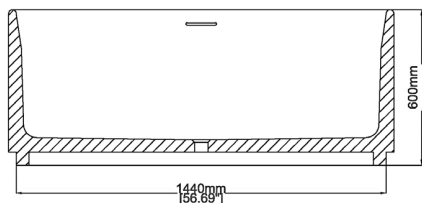

## Freestanding bath H45205

1500 x 1500 x 600 mm  
59.06 x 59.06 x 23.62 inches

Available in various reconstituted stone colours.

Please order Chrome/ MarbleForm™ pop up waste separately.

UV Resistant

Slip Resistant

Technical Information		
<b>Weight</b>	610 kg	/ 1345 lbs
<b>Weight with Water</b>	1406 kg	/ 3100 lbs
<b>Capacity</b>	796 L	/ 210.28 US gal
<b>Water Depth to Overflow</b>	443 mm	/ 17.44 "

\* Product features/ benefits are defined by test result of specific standard (ASTM, EN/ BS, IAPMO) with Claybrook's standard colours