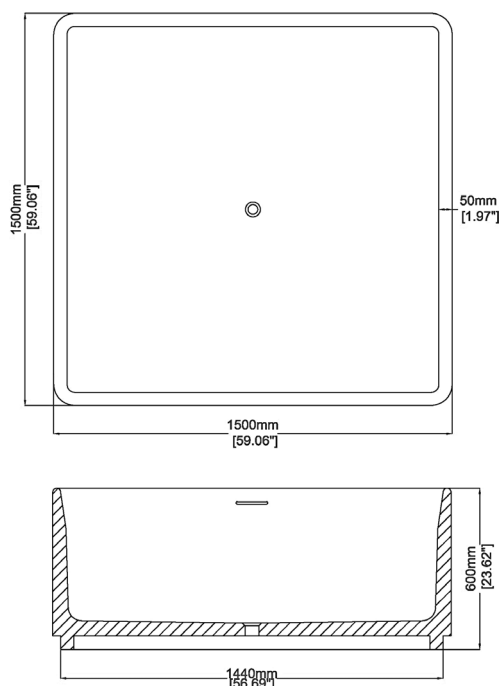

Arca

Freestanding bath H45205

1500 x 1500 x 600 mm
59.06 x 59.06 x 23.62 inches

Available in various reconstituted stone colours.

Please order Chrome/ MarbleForm® pop up waste separately.

- 
UV
Resistant
- 
Slip
Resistant
- 
Stain
Resistant
- 
Easy to Clean
and Maintain
- 
International
Fire-spread
Compliant

| Technical Information | | |
|--------------------------------|---------|-----------------|
| Weight | 610 kg | / 1345 lbs |
| Weight with Water | 1406 kg | / 3100 lbs |
| Capacity | 796 L | / 210.28 US gal |
| Water Depth to Overflow | 443 mm | / 17.44 " |