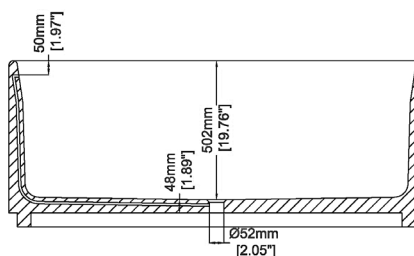

Arca

Freestanding bath H45205

1500 x 1500 x 600 mm
59.06 x 59.06 x 23.62 inches

Available in various reconstituted stone colours.

Please order Chrome/ MarbleForm® pop up waste separately.

- 
UV
Resistant
- 
Slip
Resistant
- 
Stain
Resistant
- 
Easy to Clean
and Maintain
- 
International
Fire-spread
Compliant

| Technical Information | | |
|--------------------------------|---------|-----------------|
| Weight | 610 kg | / 1345 lbs |
| Weight with Water | 1406 kg | / 3100 lbs |
| Capacity | 796 L | / 210.28 US gal |
| Water Depth to Overflow | 443 mm | / 17.44 " |