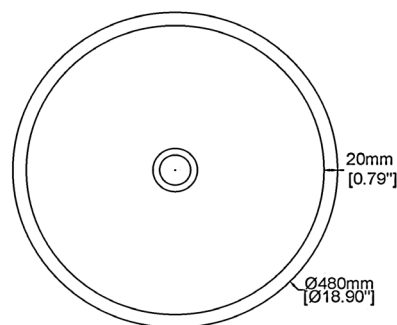

## Freestanding basin H49023

Ø480 x 850 mm

Ø18.90 x 33.46 inches

Available in various reconstituted stone colours.

Please order Chrome/ MarbleForm® pop up waste separately.

UV Resistant

Slip Resistant

Stain Resistant

Technical Information		
<b>Weight</b>	155 kg	/ 342 lbs
<b>Weight with Water</b>	172 kg	/ 379 lbs
<b>Capacity</b>	17 L	/ 4.49 US gal
<b>Water Depth to Overflow</b>	104 mm	/ 4.09 "

\* All measurements are subject to change and variation.