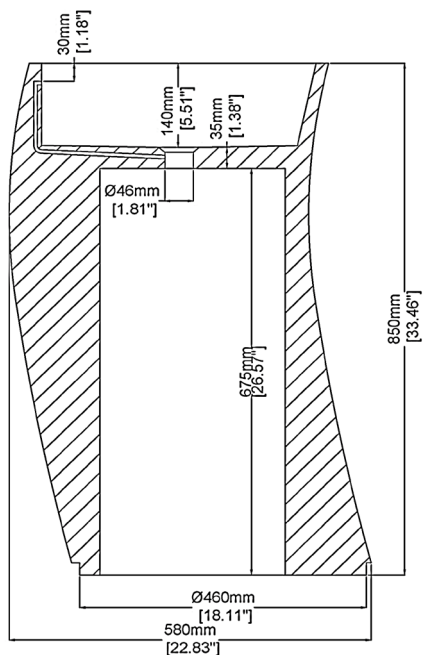

## Freestanding basin H49023

Ø480 x 850 mm

Ø18.90 x 33.46 inches

Available in various reconstituted stone colours.

Please order Chrome/ MarbleForm® pop up waste separately.

UV Resistant

Slip Resistant

Stain Resistant

Technical Information		
<b>Weight</b>	155 kg	/ 342 lbs
<b>Weight with Water</b>	172 kg	/ 379 lbs
<b>Capacity</b>	17 L	/ 4.49 US gal
<b>Water Depth to Overflow</b>	104 mm	/ 4.09 "

\* All measurements are subject to change and variation.