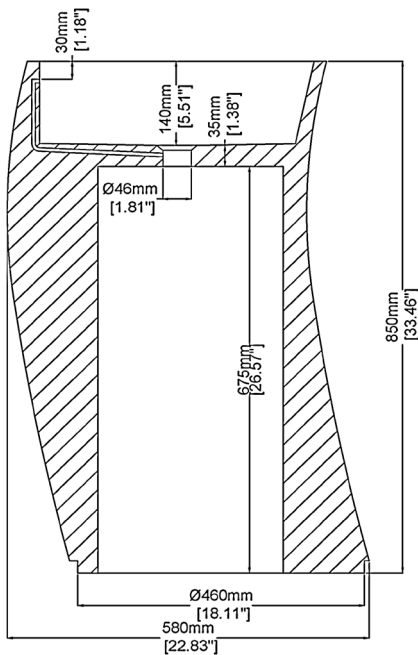

Tusk

Freestanding basin

H49023

Ø480 x 850 mm

Ø18.90 x 33.46 inches

Available in various reconstituted stone colours.

Please order Chrome/ MarbleForm™ pop up waste separately.

UV Resistant

Technical Information		
Weight	155 kg	/ 342 lbs
Weight with Water	172 kg	/ 379 lbs
Capacity	17 L	/ 4.49 US gal
Water Depth to Overflow	104 mm	/ 4.09 "

* Product features/ benefits are defined by test result of specific standard (ASTM, EN/ BS, IAPMO) with Claybrook's standard colours