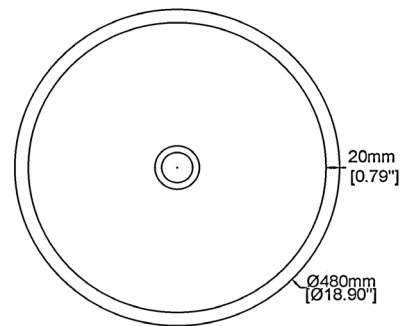

Tusk

Freestanding basin

H49023

Ø480 x 850 mm

Ø18.90 x 33.46 inches

Available in various reconstituted stone colours.

Please order Chrome/ MarbleForm™ pop up waste separately.

UV Resistant

Technical Information		
Weight	155 kg	/ 342 lbs
Weight with Water	172 kg	/ 379 lbs
Capacity	17 L	/ 4.49 US gal
Water Depth to Overflow	104 mm	/ 4.09 "

* Product features/ benefits are defined by test result of specific standard (ASTM, EN/ BS, IAPMO) with Claybrook's standard colours