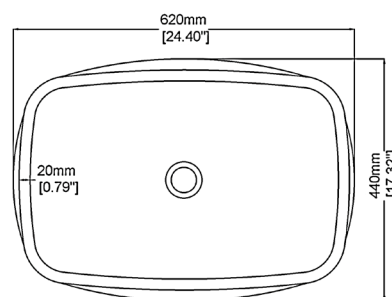

## Freestanding basin H49022

620 x 440 x 850 mm  
24.41 x 17.32 x 33.46 inches

Available in various reconstituted stone colours.

Please order Chrome/ MarbleForm® pop up waste separately.

UV Resistant

Slip Resistant

Technical Information	
<b>Weight</b>	180 kg / 397 lbs
<b>Weight with Water</b>	190 kg / 419 lbs
<b>Capacity</b>	10 L / 2.64 US gal
<b>Water Depth to Overflow</b>	79 mm / 3.11 "

\* All measurements are subject to change and variation.