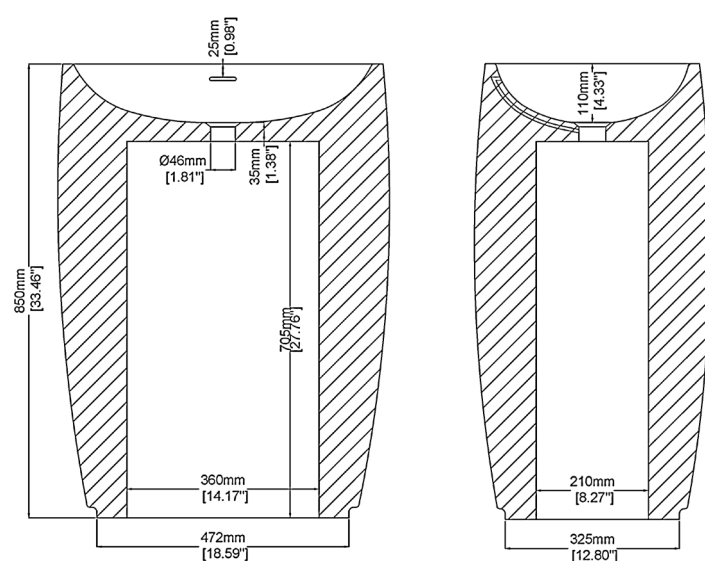

## Freestanding basin H49022

620 x 440 x 850 mm  
24.41 x 17.32 x 33.46 inches

Available in various reconstituted stone colours.

Please order Chrome/ MarbleForm® pop up waste separately.

UV Resistant

Slip Resistant

Technical Information	
<b>Weight</b>	180 kg / 397 lbs
<b>Weight with Water</b>	190 kg / 419 lbs
<b>Capacity</b>	10 L / 2.64 US gal
<b>Water Depth to Overflow</b>	79 mm / 3.11 "

\* All measurements are subject to change and variation.