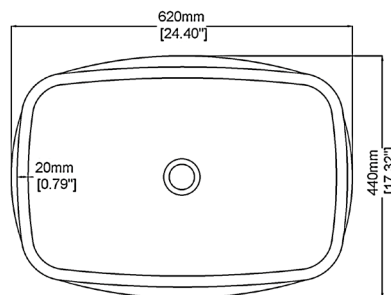

Quadro

Freestanding basin

H49022

620 x 440 x 850 mm

24.41 x 17.32 x 33.46 inches

Available in various reconstituted stone colours.

Please order Chrome/ MarbleForm™ pop up waste separately.

UV Resistant

Technical Information		
Weight	180 kg	/ 397 lbs
Weight with Water	190 kg	/ 419 lbs
Capacity	10 L	/ 2.64 US gal
Water Depth to Overflow	79 mm	/ 3.11 "

* Product features/ benefits are defined by test result of specific standard (ASTM, EN/ BS, IAPMO) with Claybrook's standard colours