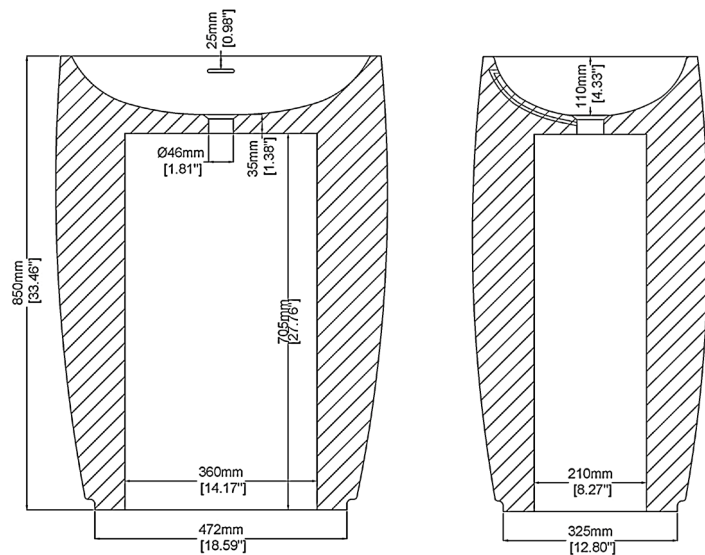

Quadro

Freestanding basin

H49022

620 x 440 x 850 mm

24.41 x 17.32 x 33.46 inches

Available in various reconstituted stone colours.

Please order Chrome/ MarbleForm™ pop up waste separately.

UV Resistant

Technical Information		
Weight	180 kg	/ 397 lbs
Weight with Water	190 kg	/ 419 lbs
Capacity	10 L	/ 2.64 US gal
Water Depth to Overflow	79 mm	/ 3.11 "

* Product features/ benefits are defined by test result of specific standard (ASTM, EN/ BS, IAPMO) with Claybrook's standard colours