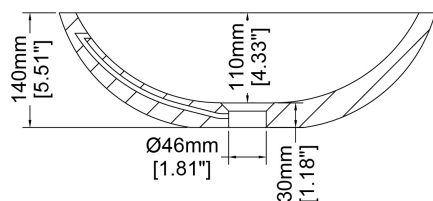

Luna

Countertop basin

H47033

Ø460 x 140 mm

Ø18.11 x 5.51 inches

Available in various reconstituted stone colours.

Please order Chrome/ MarbleForm™ pop up waste separately.

UV Resistant

Technical Information		
Weight	11 kg	/ 24 lbs
Weight with Water	20 kg	/ 44 lbs
Capacity	9 L	/ 2.38 US gal
Water Depth to Overflow	79 mm	/ 3.11 "

* Product features/ benefits are defined by test result of specific standard (ASTM, EN/ BS, IAPMO) with Claybrook's standard colours