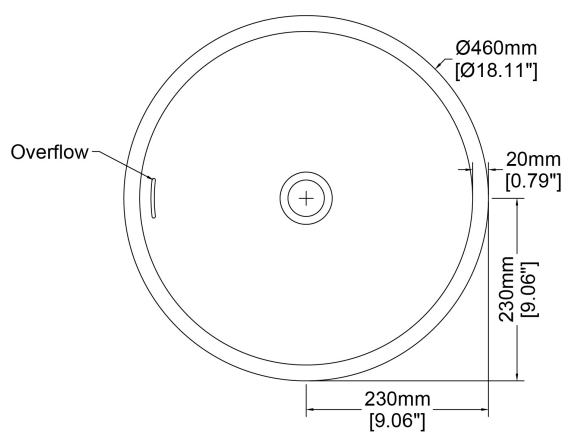

Luna

Countertop basin

H47033

Ø460 x 140 mm

Ø18.11 x 5.51 inches

Available in various reconstituted stone colours.

Please order Chrome/ MarbleForm™ pop up waste separately.

UV Resistant

Technical Information		
Weight	11 kg	/ 24 lbs
Weight with Water	20 kg	/ 44 lbs
Capacity	9 L	/ 2.38 US gal
Water Depth to Overflow	79 mm	/ 3.11 "

* Product features/ benefits are defined by test result of specific standard (ASTM, EN/ BS, IAPMO) with Claybrook's standard colours