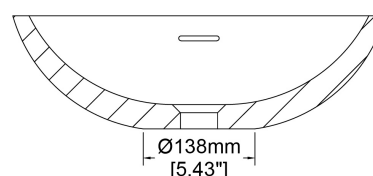

Luna

Countertop basin

H47033

Ø460 x 140 mm

Ø18.11 x 5.51 inches

Available in various reconstituted stone colours.

Please order Chrome/ MarbleForm™ pop up waste separately.

UV Resistant

Technical Information		
Weight	11 kg	/ 24 lbs
Weight with Water	20 kg	/ 44 lbs
Capacity	9 L	/ 2.38 US gal
Water Depth to Overflow	79 mm	/ 3.11 "

* Product features/ benefits are defined by test result of specific standard (ASTM, EN/ BS, IAPMO) with Claybrook's standard colours