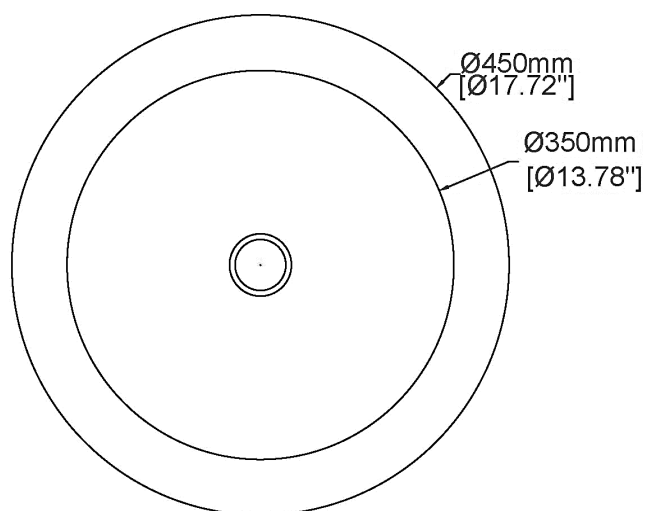

Pebble

Countertop basin

H47031

Ø450 x 150 mm

Ø17.72 x 5.91 inches

Available in various reconstituted stone colours.

Please order Chrome/ MarbleForm® pop up waste separately.

UV Resistant

Technical Information		
Weight	23 kg	51 lbs
Weight with Water	29.5 kg	65 lbs
Capacity	6.5 L	1.72 US gal

* All measurements are subject to change and variation.

* This specification sheet should not be used as an installation guide. Please contact Claybrook for CAD drawings.