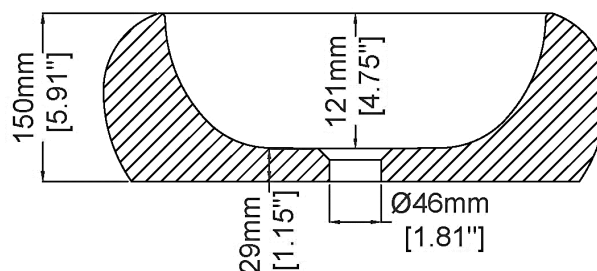

Pebble

Countertop basin

H47031

Ø450 x 150 mm

Ø17.72 x 5.91 inches

Available in various reconstituted stone colours.

Please order Chrome/ MarbleForm® pop up waste separately.

UV Resistant

Technical Information		
Weight	23 kg	51 lbs
Weight with Water	29.5 kg	65 lbs
Capacity	6.5 L	1.72 US gal

* All measurements are subject to change and variation.

* This specification sheet should not be used as an installation guide. Please contact Claybrook for CAD drawings.