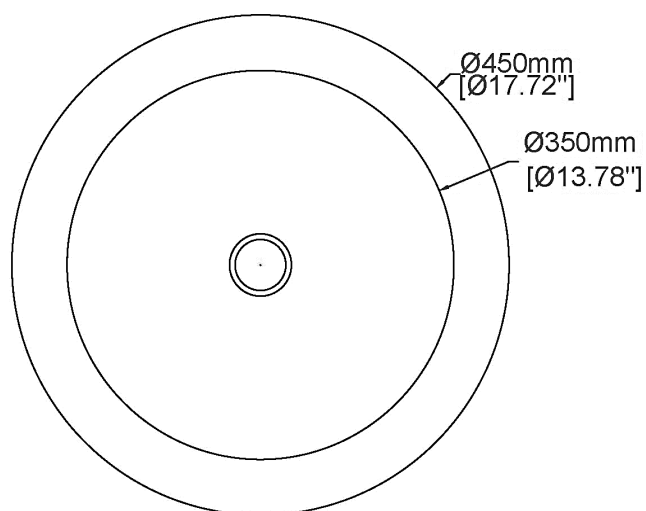

Pebble

Countertop basin

H47031

Ø450 x 150 mm

Ø17.72 x 5.91 inches

Available in various reconstituted stone colours.

Please order Chrome/ MarbleForm™ pop up waste separately.

UV Resistant

Technical Information		
Weight	23 kg	51 lbs
Weight with Water	29.5 kg	65 lbs
Capacity	6.5 L	1.72 US gal

* Product features/ benefits are defined by test result of specific standard (ASTM, EN/ BS, IAPMO) with Claybrook's standard colours