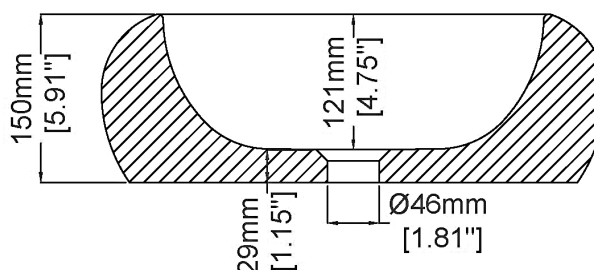

Pebble

Countertop basin

H47031

Ø450 x 150 mm

Ø17.72 x 5.91 inches

Available in various reconstituted stone colours.

Please order Chrome/ MarbleForm™ pop up waste separately.

UV Resistant

Technical Information		
Weight	23 kg	51 lbs
Weight with Water	29.5 kg	65 lbs
Capacity	6.5 L	1.72 US gal

* Product features/ benefits are defined by test result of specific standard (ASTM, EN/ BS, IAPMO) with Claybrook's standard colours