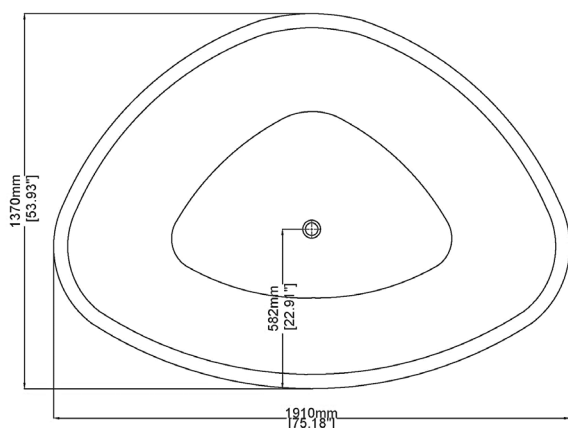

### H45505

1910 x 1370 x 550 mm

75.18 x 53.93 x 21.65 inches

Available in various reconstituted stone colours.

Please order Chrome/ MarbleForm® pop up waste separately.

UV Resistant

Slip Resistant

Stain Resistant

Technical Information		
<b>Weight</b>	184 kg	/ 406 lbs
<b>Weight with Water</b>	681 kg	/ 1501 lbs
<b>Capacity</b>	497 L	/ 131.29 US gal
<b>Water Depth to Overflow</b>	426 mm	/ 16.77 "

\* All measurements are subject to change and variation.