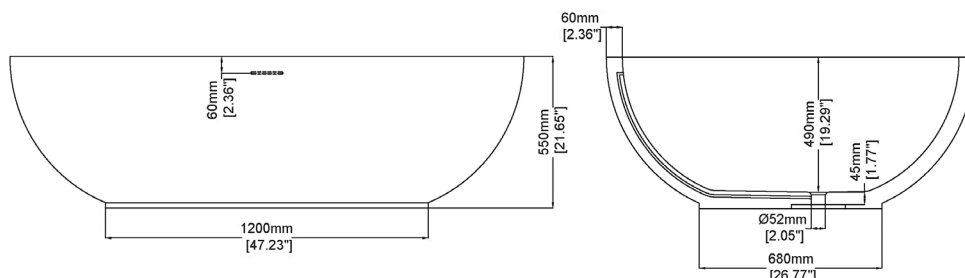

### H45505

1910 x 1370 x 550 mm

75.18 x 53.93 x 21.65 inches

Available in various reconstituted stone colours.

Please order Chrome/ MarbleForm® pop up waste separately.

UV Resistant

Slip Resistant

Stain Resistant

Technical Information		
<b>Weight</b>	184 kg	/ 406 lbs
<b>Weight with Water</b>	681 kg	/ 1501 lbs
<b>Capacity</b>	497 L	/ 131.29 US gal
<b>Water Depth to Overflow</b>	426 mm	/ 16.77 "

\* All measurements are subject to change and variation.