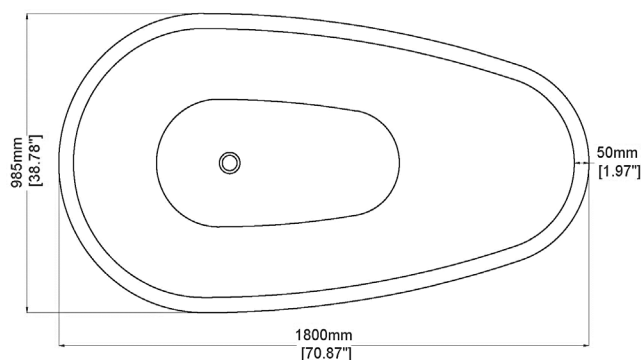

### H34003

1800 x 985 x 550 mm

70.87 x 38.78 x 21.65 inches

Available in various reconstituted stone colours.

Please order Chrome/ MarbleForm® pop up waste separately.

UV Resistant

Slip Resistant

Stain Resistant

Technical Information		
<b>Weight</b>	244 kg	/ 538 lbs
<b>Weight with Water</b>	524 kg	/ 1155 lbs
<b>Capacity</b>	280 L	/ 73.97 US gal
<b>Water Depth to Overflow</b>	393 mm	/ 15.47 "

\* All measurements are subject to change and variation.