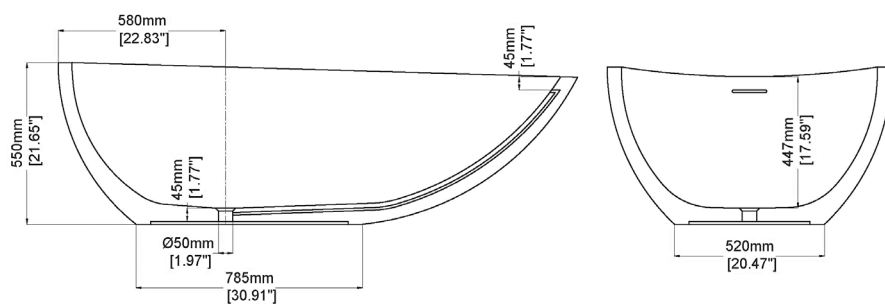

### H34003

1800 x 985 x 550 mm

70.87 x 38.78 x 21.65 inches

Available in various reconstituted stone colours.

Please order Chrome/ MarbleForm® pop up waste separately.

UV Resistant

Slip Resistant

Stain Resistant

Technical Information		
<b>Weight</b>	244 kg	/ 538 lbs
<b>Weight with Water</b>	524 kg	/ 1155 lbs
<b>Capacity</b>	280 L	/ 73.97 US gal
<b>Water Depth to Overflow</b>	393 mm	/ 15.47 "

\* All measurements are subject to change and variation.