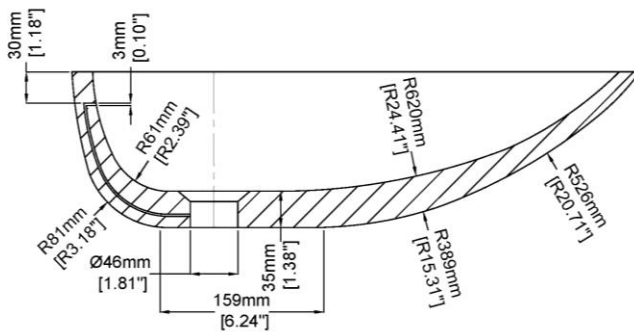

Eigg

Countertop basin
H34026

550 mm X 343 mm X 150 mm (21.65 " X 13.5 " X 5.91 ")

Available in various reconstituted stone colours.

Please order Chrome/MarbleForm pop up waste separately.

Mould Code	Description	Available Colours		
H34026	Reconstituted stone basin with overflow	Dover White (DW)	Mist (MI)	Pearl (PE)
		Dune (DU)	Sahara (HA)	Bahia (HB)
		Barley (BA)	Fog (FG)	Taupe (TA)
		Studio (ST)	Armory Grey (AG)	Sable (SA)
		Night Sky (NS)		

Technical Information	
Basin weight	13 kg / 29 lbs
Weight with water	20 kg / 44 lbs
Capacity to overflow	7 L / 1.85 US gal
Water depth to overflow	85 mm / 3.35 "

* All measurements are subject to change and variation.