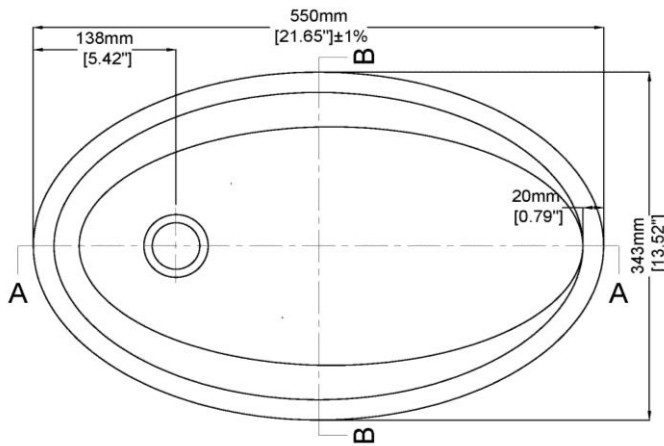

Eigg

Countertop basin
H34026

550 mm X 343 mm X 150 mm (21.65 " X 13.5 " X 5.91 ")

Available in various reconstituted stone colours.

Please order Chrome/MarbleForm pop up waste separately.

Mould Code	Description	Available Colours		
H34026	Reconstituted stone basin with overflow	Dover White (DW)	Mist (MI)	Pearl (PE)
		Dune (DU)	Sahara (HA)	Bahia (HB)
		Barley (BA)	Fog (FG)	Taupe (TA)
		Studio (ST)	Armory Grey (AG)	Sable (SA)
		Night Sky (NS)		

Technical Information	
Basin weight	13 kg / 29 lbs
Weight with water	20 kg / 44 lbs
Capacity to overflow	7 L / 1.85 US gal
Water depth to overflow	85 mm / 3.35 "

* All measurements are subject to change and variation.