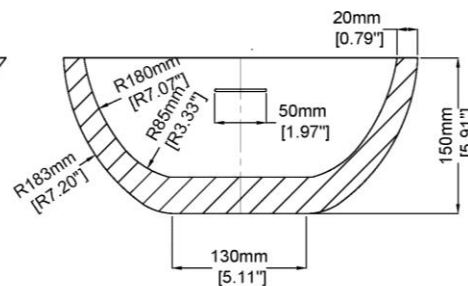

Eigg

Countertop basin
H34026

550 mm X 343 mm X 150 mm (21.65 " X 13.5 " X 5.91 ")

Available in various reconstituted stone colours.

Please order Chrome/MarbleForm pop up waste separately.

Mould Code	Description	Available Colours		
H34026	Reconstituted stone basin with overflow	Dover White (DW)	Mist (MI)	Pearl (PE)
		Dune (DU)	Sahara (HA)	Bahia (HB)
		Barley (BA)	Fog (FG)	Taupe (TA)
		Studio (ST)	Armory Grey (AG)	Sable (SA)
		Night Sky (NS)		

Technical Information	
Basin weight	13 kg / 29 lbs
Weight with water	20 kg / 44 lbs
Capacity to overflow	7 L / 1.85 US gal
Water depth to overflow	85 mm / 3.35 "

* All measurements are subject to change and variation.