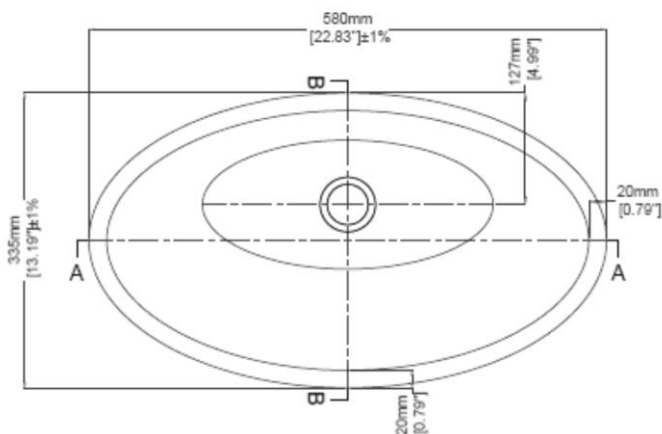

Ellipse Tapered Rim

Countertop basin
H31326

580 mm X 335 mm X 142.5 mm (22.83 " X 13.19 " X 5.61 ")

Available in various reconstituted stone colours.

Please order Chrome/MarbleForm pop up waste separately.

TOP VIEW

| Technical Information | |
|-------------------------|-------------------|
| Basin weight | 12.5 kg / 28 lbs |
| Weight with water | 19.5 kg / 43 lbs |
| Capacity to overflow | 7 L / 1.85 US gal |
| Water depth to overflow | 79.5 mm / 3.13 " |