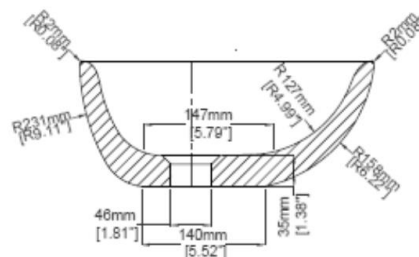

SECTION B-B

* All measurements are subject to change and variation.

* This specification sheet should not be used as an installation guide. Please contact Claybrook for CAD drawings.