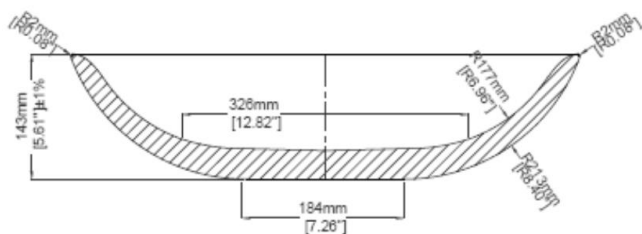

Ellipse Tapered Rim

Countertop basin
H31326

580 mm X 335 mm X 142.5 mm (22.83 " X 13.19 " X 5.61 ")

Available in various reconstituted stone colours.

Please order Chrome/MarbleForm pop up waste separately.

TOP VIEW

| Technical Information | |
|-------------------------|-------------------|
| Basin weight | 12.5 kg / 28 lbs |
| Weight with water | 19.5 kg / 43 lbs |
| Capacity to overflow | 7 L / 1.85 US gal |
| Water depth to overflow | 79.5 mm / 3.13 " |