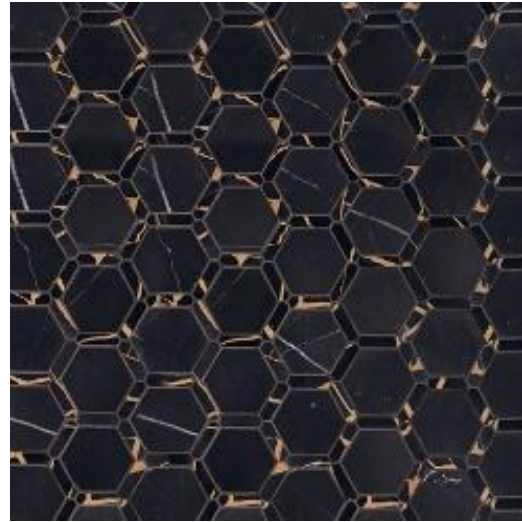

CLAYBROOK

Specification Sheet

Rokkakei

Kintsugi
V05705

V05705-01

V05705-02

	V05705-01	V05705-02
	Nero Marquina (polished)	White Thassos (polished)
	Gilt Resin	Gilt Resin
Suggested Grout Colour	Black	White

Technical Information	
Mounting	Mesh-mounted
Size of repeat	272 mm x 285 mm 10.71 " x 11.22 "
Thickness	10 mm
Area / Section	0.08 sm / 0.83 sf
Section weight	2.19 kg / 4.82 lbs