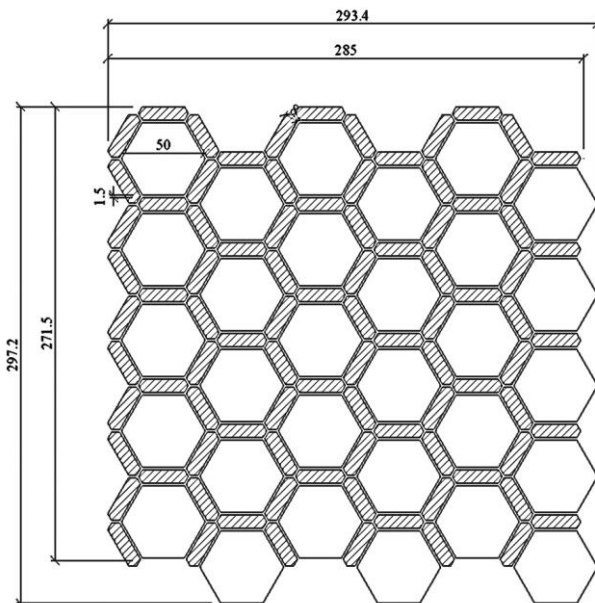

CLAYBROOK

Specification Sheet

Rokkakei

Kintsugi
V05705

V05705-01

V05705-02

	V05705-01	V05705-02
	Nero Marquina (polished)	White Thassos (polished)
	Gilt Resin	Gilt Resin
Suggested Grout Colour	Black	White

Technical Information	
Mounting	Mesh-mounted
Size of repeat	272 mm x 285 mm 10.71 " x 11.22 "
Thickness	10 mm
Area / Section	0.08 sm / 0.83 sf
Section weight	2.19 kg / 4.82 lbs