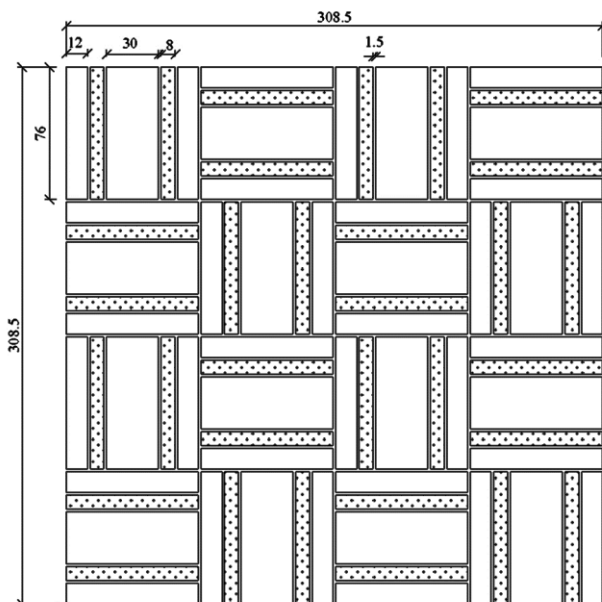

Oru

Kintsugi
V05703

V05703-02 V05703-03

	V05703-02	V05703-03
	Nero Marquina (polished)	Blue Forest (polished)
	Gilt Resin	Gilt Resin
Suggested Grout Colour	Black	Grey

Technical Information	
Mounting	Mesh-mounted
Size of repeat	309 mm x 309 mm 12.17 " x 12.17 "
Thickness	10 mm
Area / Section	0.10 sm / 1.03 sf
Section weight	1.75 kg / 3.85 lbs