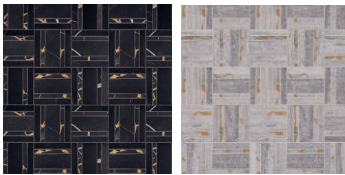

Oru

Kintsugi
V05703

V05703-02 V05703-03

	V05703-02	V05703-03
	Nero Marquina (polished)	Blue Forest (polished)
	Gilt Resin	Gilt Resin
Suggested Grout Colour	Black	Grey

Technical Information	
Mounting	Mesh-mounted
Size of repeat	309 mm x 309 mm 12.17 " x 12.17 "
Thickness	10 mm
Area / Section	0.10 sm / 1.03 sf
Section weight	1.75 kg / 3.85 lbs