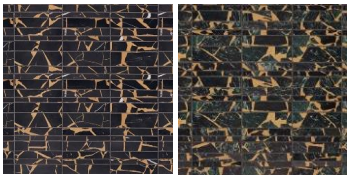

CLAYBROOK

Specification Sheet

Tsundora

Kintsugi
V05701

V05701-02

V05701-01

	V05701-02	V05701-01
	Nero Marquina (polished)	Verde (polished)
	Gilt Resin	Gilt Resin
Suggested Grout Colour	Black	Black

Technical Information	
Mounting	Mesh-mounted
Size of repeat	304 mm x 303 mm 11.97 " x 11.93 "
Thickness	10 mm
Area / Section	0.09 sm / 0.99 sf
Section weight	2.10 kg / 4.62 lbs