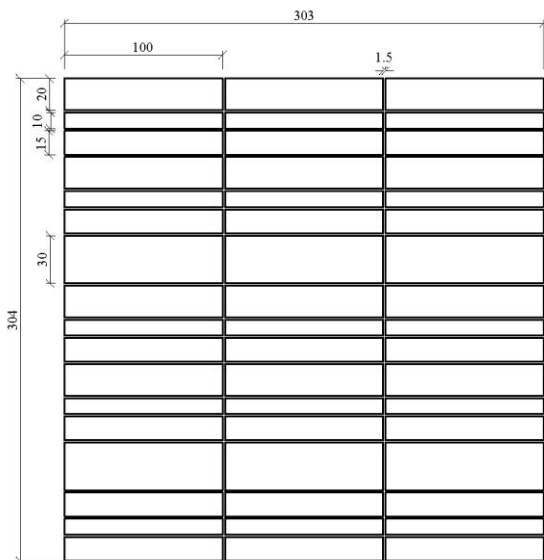

CLAYBROOK

Specification Sheet

Tsundora

Kintsugi
V05701

V05701-02

V05701-01

	V05701-02	V05701-01
	Nero Marquina (polished)	Verde (polished)
	Gilt Resin	Gilt Resin
Suggested Grout Colour	Black	Black

Technical Information	
Mounting	Mesh-mounted
Size of repeat	304 mm x 303 mm 11.97 " x 11.93 "
Thickness	10 mm
Area / Section	0.09 sm / 0.99 sf
Section weight	2.10 kg / 4.62 lbs