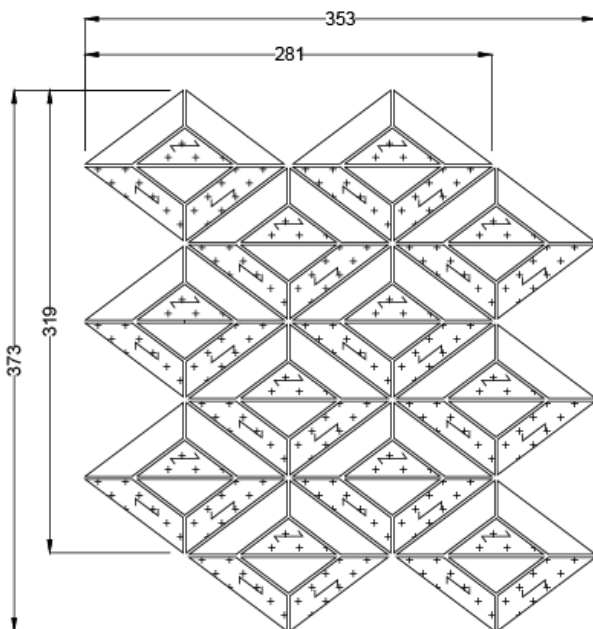

CLAYBROOK

Specification Sheet

# Pyramid

Texture  
V05503

V05503-01

	V05503-01
	Montpellier White Limestone (Honed, Raked)
Suggested Grout Colour	White

Technical Information	
Mounting	Mesh-mounted
Size of repeat	319 x 281 mm 13 x 11 "
Thickness	10 mm
Area / Section	0.09 sm / 0.96 sf
Section weight	2.5 kg