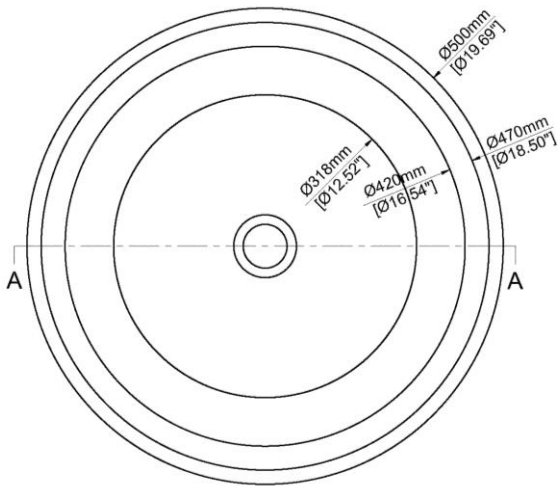

Echo

Marble Countertop Basin
H49931

Ø 500 mm X 185 mm (Ø 19.69" X 7.28")
Please order Chrome/MarbleForm pop up waste separately.

Mould Code	Description	Available Colours
H49931	Marble basin without overflow	Lightning Grey
		* Please contact us for bespoke color palette

TOP VIEW

Technical Information	
Basin weight	54.0 kg / 119 lbs
Weight with water	74.0 kg / 163 lbs
Capacity	20.0 L / 5.28 US gal

SECTION A-A

* All measurements are subject to change and variation