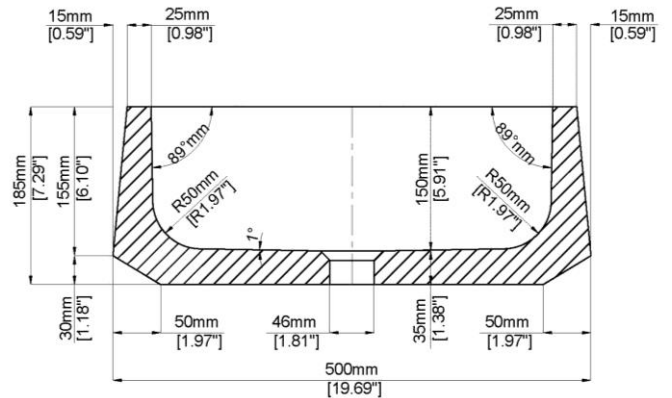

Echo

Marble Countertop Basin
H49931

Ø 500 mm X 185 mm (Ø 19.69" X 7.28")
Please order Chrome/MarbleForm pop up waste separately.

Mould Code	Description	Available Colours
H49931	Marble basin without overflow	Lightning Grey
		* Please contact us for bespoke color palette

TOP VIEW

Technical Information	
Basin weight	54.0 kg / 119 lbs
Weight with water	74.0 kg / 163 lbs
Capacity	20.0 L / 5.28 US gal

SECTION A-A

* All measurements are subject to change and variation