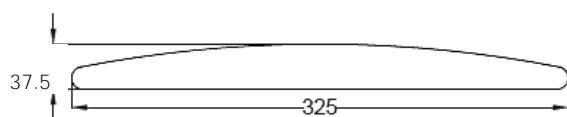

CLAYBROOK

Specification Sheet

Pillow
J89402

325 X 155 X 38 mm (13 X 6.1 X 1.48 ")

Product Code	Description	Available Colours
J89402	PU Pillow	White

TOP VIEW

Bottom VIEW

Front View

Side View

* All measurements are subject to change and variation