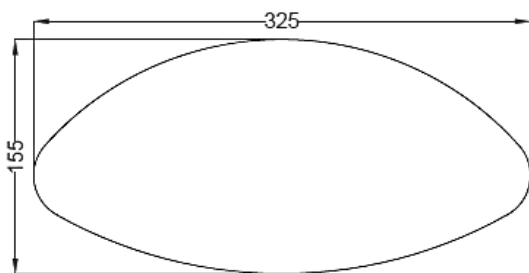

CLAYBROOK

Specification Sheet

Pillow
J89402

325 X 155 X 38 mm (13 X 6.1 X 1.48 ")

Product Code	Description	Available Colours
J89402	PU Pillow	White

TOP VIEW

Bottom VIEW

Front View

Side View

* All measurements are subject to change and variation