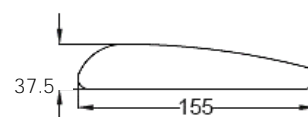

CLAYBROOK

Specification Sheet

Pillow
J89402

325 X 155 X 38 mm (13 X 6.1 X 1.48 ")

Product Code	Description	Available Colours
J89402	PU Pillow	White

TOP VIEW

Bottom VIEW

Front View

Side View

* All measurements are subject to change and variation