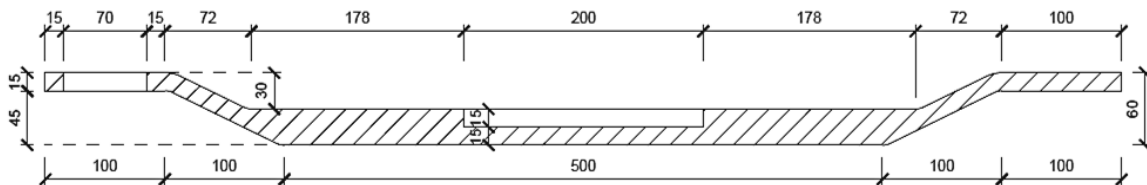

CLAYBROOK

Specification Sheet

Bath Rack  
J89201

900 X 200 X 60 mm ( 35 X 7.87 X 2.36 ")

Matte-white lacquered bamboo accessories tray with  
integrated towel bar

Product Code	Description	Available Colours
J89201	Matte-white lacquered bamboo accessories tray with integrated towel bar	Matte-White

\* All measurements are subject to change and variation