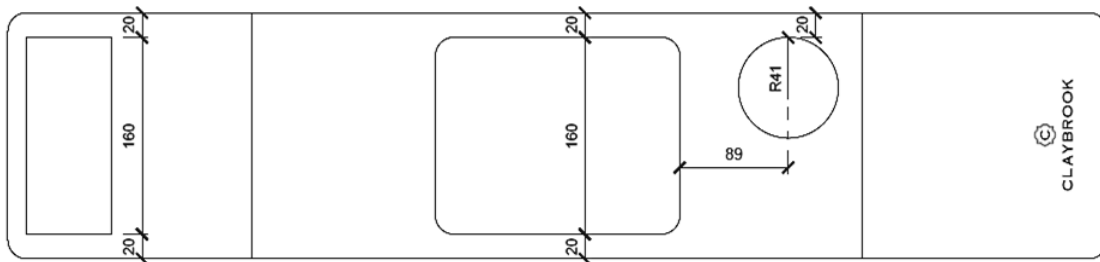

CLAYBROOK

Specification Sheet

Bath Rack  
J89201

900 X 200 X 60 mm ( 35 X 7.87 X 2.36 ")

Matte-white lacquered bamboo accessories tray with  
integrated towel bar

Product Code	Description	Available Colours
J89201	Matte-white lacquered bamboo accessories tray with integrated towel bar	Matte-White

\* All measurements are subject to change and variation