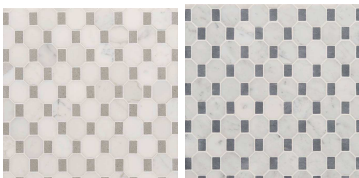

CLAYBROOK

Specification Sheet

Octagon

Manhattan Collection
V02208

V02208-10

V02208-09

	V02208-10	V02208-09
	Calacatta Borghini (honed)	Bianco Cararra (honed)
	Light Cinder grey (dot) (honed)	Bardiglio Imperial (dot) (honed)
Suggested Grout Colour	White	White

Technical Information	
Mounting	Mesh-mounted
Size of repeat	283 x 294 mm 11 x 12 "
Thickness	10 mm
Area / Section	0.08 sm / 0.90 sf
Section weight	2 kg

Disclaimer

Claybrook stone products are high quality hand crafted products using the finest natural materials sourced from around the world. Stone is an organic material and as such there may be minor variations in colour, size of inclusion and shading as a result of the geological formation and these should not be considered imperfections.