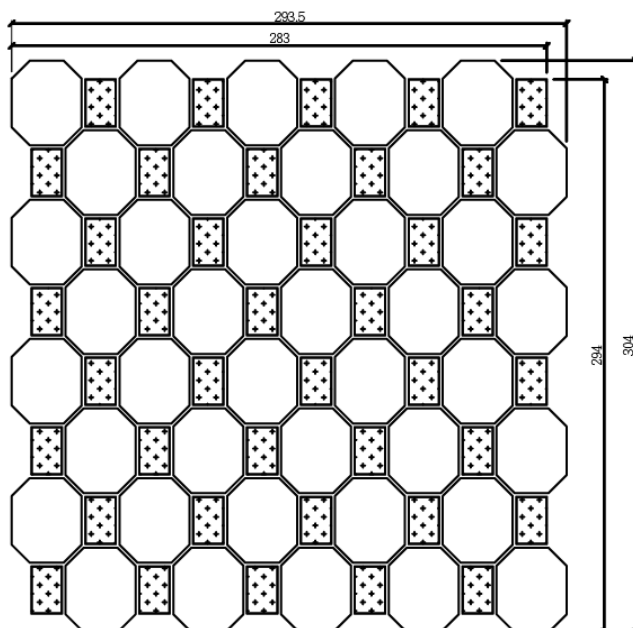

CLAYBROOK

Specification Sheet

Octagon

Manhattan Collection
V02208

V02208-10

V02208-09

	V02208-10	V02208-09
	Calacatta Borghini (honed)	Bianco Cararra (honed)
	Light Cinder grey (dot) (honed)	Bardiglio Imperial (dot) (honed)
Suggested Grout Colour	White	White

Technical Information	
Mounting	Mesh-mounted
Size of repeat	283 x 294 mm 11 x 12 "
Thickness	10 mm
Area / Section	0.08 sm / 0.90 sf
Section weight	2 kg

Disclaimer

Claybrook stone products are high quality hand crafted products using the finest natural materials sourced from around the world. Stone is an organic material and as such there may be minor variations in colour, size of inclusion and shading as a result of the geological formation and these should not be considered imperfections.