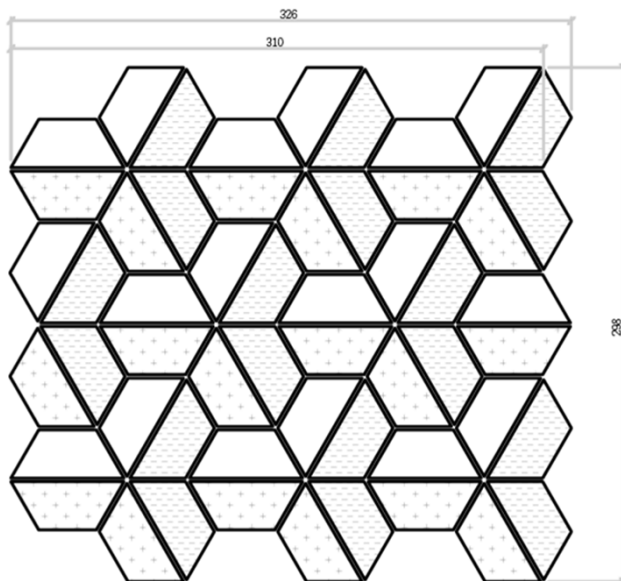

CLAYBROOK

Specification Sheet

Trident

Art Deco Collection
V01715

V01715-13

V01715-14

	V01715-13	V01715-14
	Bianco Carrara (honed)	Bianco Carrara (honed)
	White Thassos (honed)	Bardiglio Imperial (honed)
	Bardiglio Imperial (honed)	Nero Marquina (honed)
Suggested Grout Colour	White	White

Technical Information	
Mounting	Mesh-mounted
Size of repeat	310 x 298 mm 12 x 12 "
Thickness	10 mm
Area / Section	0.09 sm / 0.99 sf
Section weight	2.2 kg

Disclaimer

Claybrook stone products are high quality hand crafted products using the finest natural materials sourced from around the world. Stone is an organic material and as such there may be minor variations in colour, size of inclusion and shading as a result of the geological formation and these should not be considered imperfections.