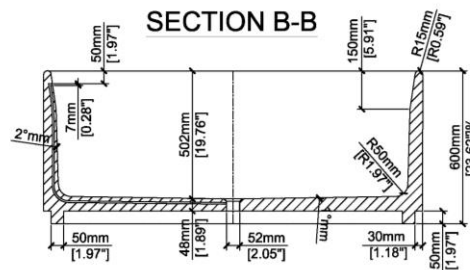

Arca

Free standing bath
H45205

1500 mm x 1500 mm x 600 mm (59.06 " x 59.06 " x 23.62 ")

Available in various reconstituted stone colours.

Please order Chrome/MarbleForm pop up waste separately.

Mould Code	Description	Available Colours		
		H45205	Reconstituted stone bath with overflow	Dover White (DW)
		Dune (DU)	Sahara (HA)	Bahia (HB)
		Barley (BA)	Fog (FG)	Taupe (TA)
		Studio (ST)	Armory Grey (AG)	Sable (SA)
		Night Sky (NS)		

TOP VIEW

Technical Information	
Bath weight	338 kg / 745 lbs
Weight with water	1138 kg / 2509 lbs
Capacity	800 L / 211.2 US gal
Water depth to overflow	445 mm / 17.52 "
Bathing well area (at overflow)	1440 mm x 1440 mm
	56.69 " x 56.69 "
Bathing well area (to bottom)	1400 mm x 1400 mm
	55.12 " x 55.12 "

SECTION A-A

SECTION B-B

* All measurements are subject to change and variation.

* This specification sheet should not be used as an installation guide. Please contact Claybrook for CAD drawings.