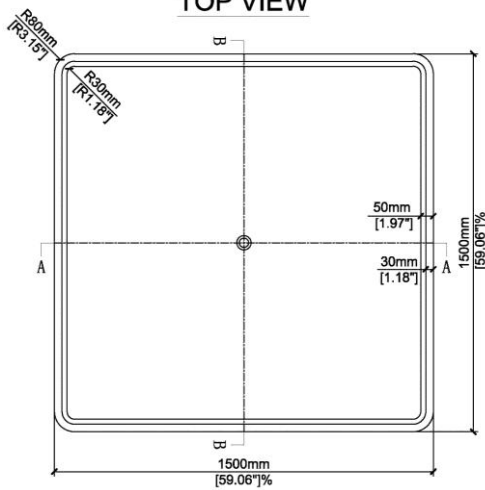

Arca

Free standing bath
H45205

1500 mm x 1500 mm x 600 mm (59.06 " x 59.06 " x 23.62 ")

Available in various reconstituted stone colours.

Please order Chrome/MarbleForm pop up waste separately.

Mould Code	Description	Available Colours		
		H45205	Reconstituted stone bath with overflow	Dover White (DW)
		Dune (DU)	Sahara (HA)	Bahia (HB)
		Barley (BA)	Fog (FG)	Taupe (TA)
		Studio (ST)	Armory Grey (AG)	Sable (SA)
		Night Sky (NS)		

TOP VIEW

Technical Information	
Bath weight	338 kg / 745 lbs
Weight with water	1138 kg / 2509 lbs
Capacity	800 L / 211.2 US gal
Water depth to overflow	445 mm / 17.52 "
Bathing well area (at overflow)	1440 mm x 1440 mm
	56.69 " x 56.69 "
Bathing well area (to bottom)	1400 mm x 1400 mm
	55.12 " x 55.12 "