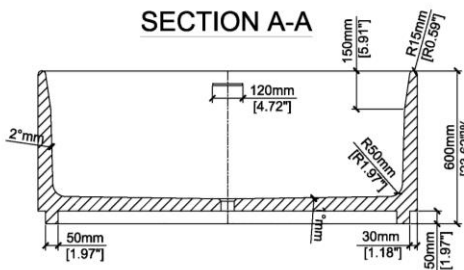

SECTION A-A