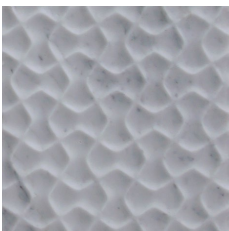

CLAYBROOK

Isola

---

Carved Stone collection

Tile

V02905

Colour options

V02905-03

V02905-17

Isola

CLAYBROOK

	V02905-03	V02905-17
	Bianco Carrara (honed)	Nero (honed)
Suggested Grout Colour	White	Dark Grey

Technical Information	
Mounting	Non-mounted
Size of repeat	300 x 300 mm
Thickness	20 mm
Area/section	0.09 sm / 0.97 sf
Section weight	4.14 kg