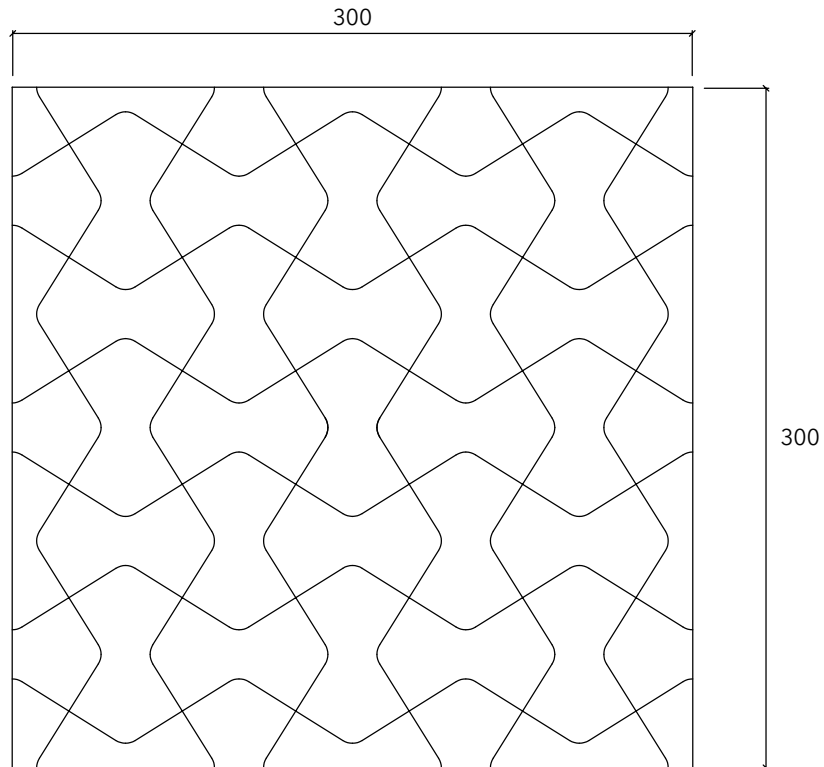

CLAYBROOK

Isola

---

Carved Stone collection

Tile

V02905

Colour options

V02905-03

V02905-17

Isola

CLAYBROOK

	V02905-03	V02905-17
	Bianco Carrara (honed)	Nero (honed)
Suggested Grout Colour	White	Dark Grey

Technical Information	
Mounting	Non-mounted
Size of repeat	300 x 300 mm
Thickness	20 mm
Area/section	0.09 sm / 0.97 sf
Section weight	4.14 kg