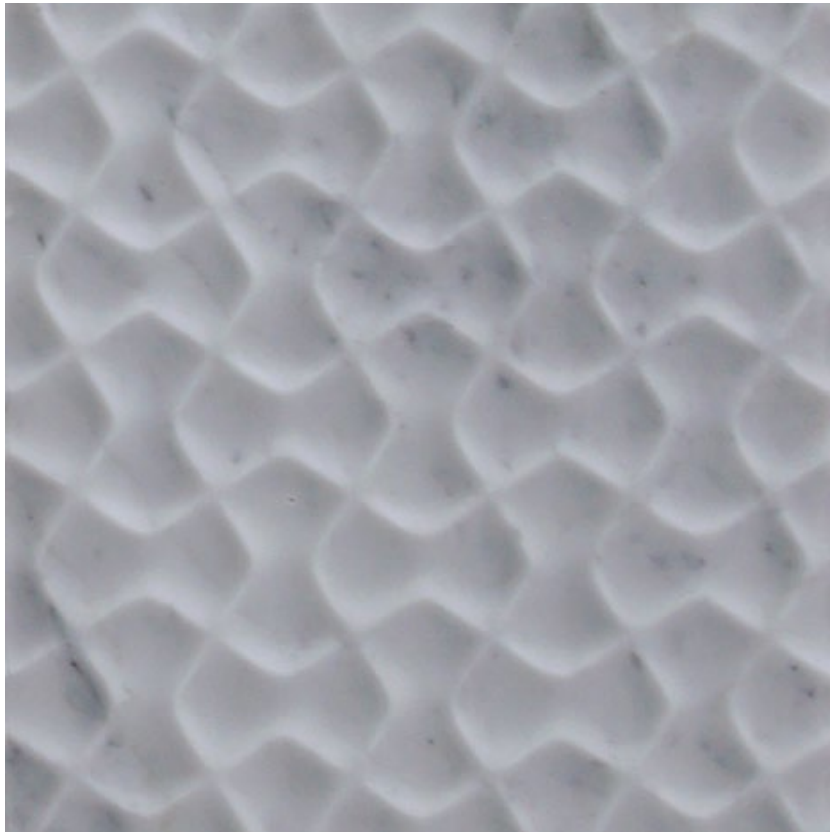

CLAYBROOK

Isola

---

Carved Stone collection

Tile

V02905

Colour options

V02905-03

V02905-17

Isola

CLAYBROOK

	V02905-03	V02905-17
	Bianco Carrara (honed)	Nero (honed)
Suggested Grout Colour	White	Dark Grey

Technical Information	
Mounting	Non-mounted
Size of repeat	300 x 300 mm
Thickness	20 mm
Area/section	0.09 sm / 0.97 sf
Section weight	4.14 kg