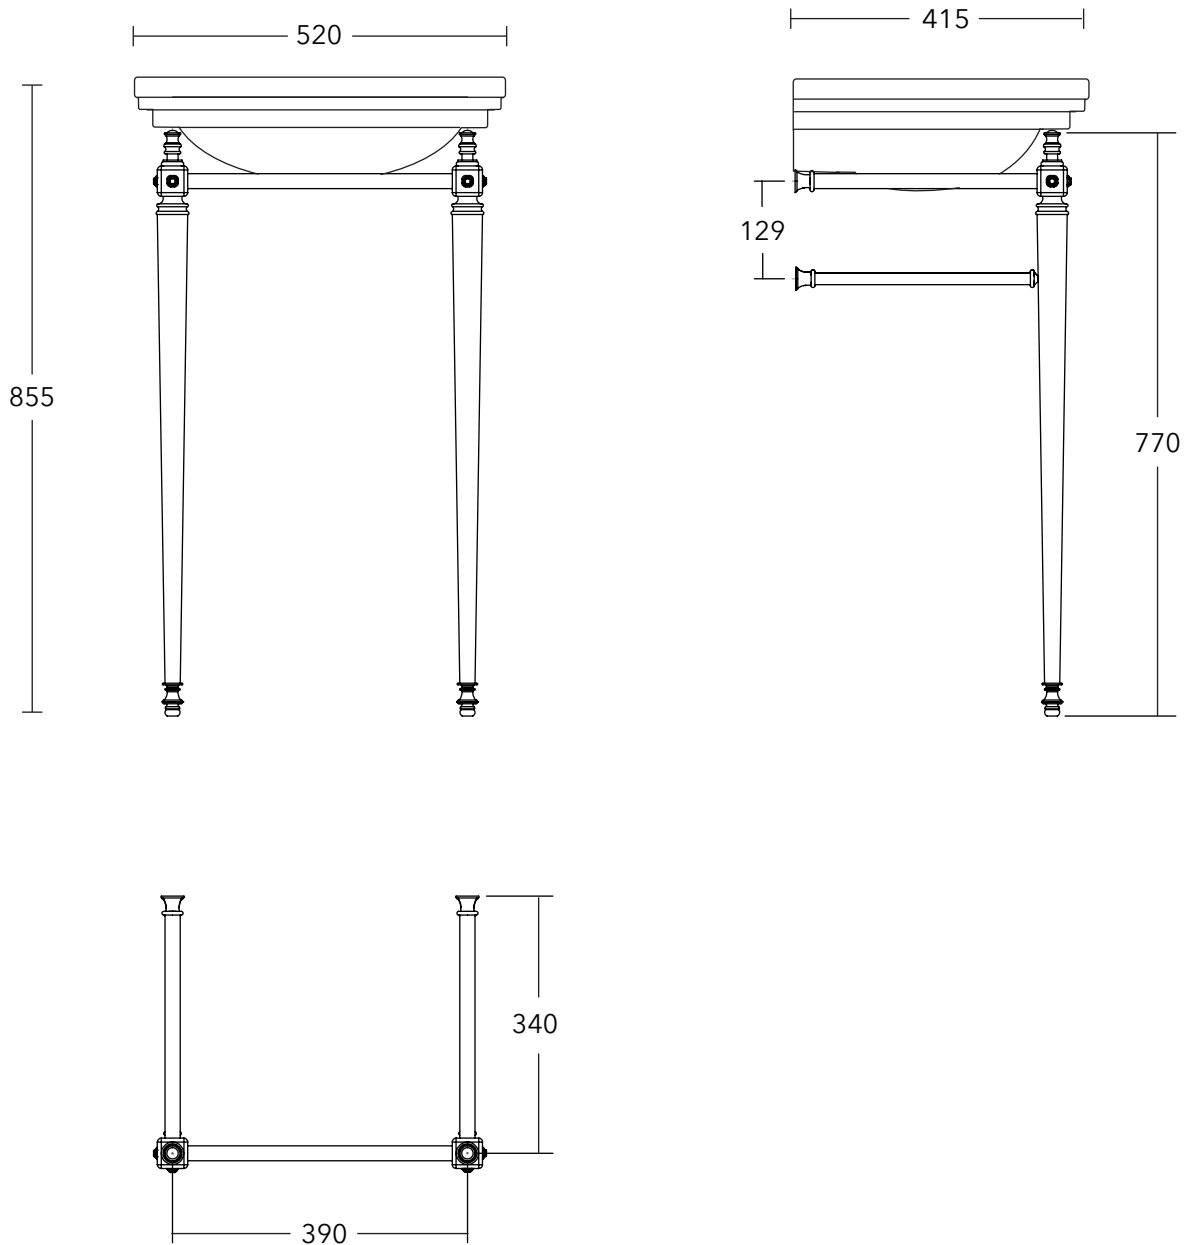

CLAYBROOK

Mackintosh

Console with towel rail
N97121 & N97105

- Made of high quality clay and glazes
- Hand finished

Product Code	Description	Available Colours	
N97121-00	Console legs with towel rail	Chrome Plate (CP)	Antique Gold (AG)
N97105-WT-01	520 mm basin with 1 tap hole	White (WT)	
N97105-WT-02	520 mm basin with 2 tap holes	White (WT)	
N97105-WT-03	520 mm basin with 3 tap holes	White (WT)	

*All measurements are subject to change and variation.

Mackintosh

CLAYBROOK

*All measurements are subject to change and variation.