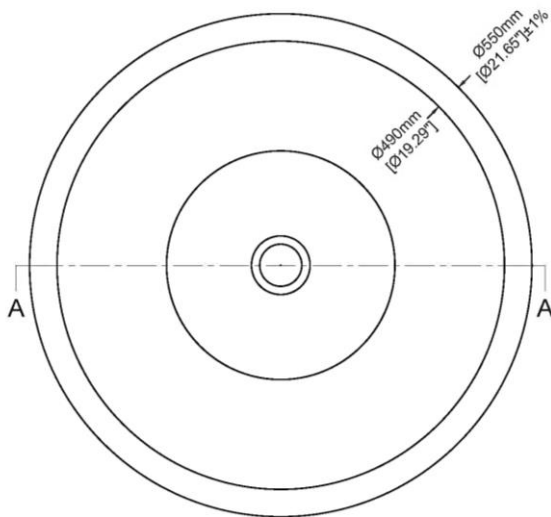

Devonshire

Countertop basin
H47021

550 mm X 550 mm X 140 mm (21.65 " X 21.65 " X 5.51 ")

Available in various reconstituted stone colours.

Please order Chrome/MarbleForm pop up waste separately.

Mould Code	Description	Available Colours		
H47021	Reconstituted stone basin without overflow	Dover White (DW)	Mist (MI)	Pearl (PE)
		Dune (DU)	Sahara (HA)	Bahia (HB)
		Barley (BA)	Fog (FG)	Taupe (TA)
		Studio (ST)	Armory Grey (AG)	Sable (SA)
		Night Sky (NS)		

Technical Information		
Basin weight	12.5 kg	/ 28 lbs
Weight with water	24.0 kg	/ 53 lbs
Capacity	11.5 L	/ 3.04 US gal

* All measurements are subject to change and variation.

* This specification sheet should not be used as an installation guide. Please contact Claybrook for CAD drawings.