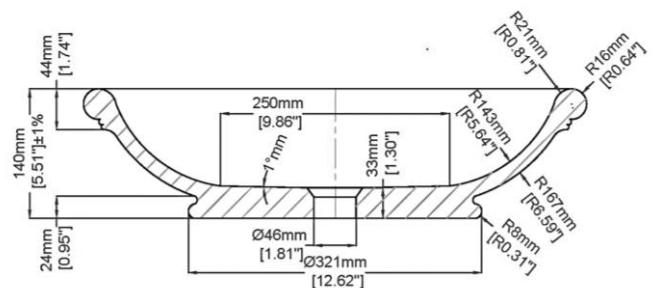

Devonshire

Countertop basin
H47021

550 mm X 550 mm X 140 mm (21.65 " X 21.65 " X 5.51 ")

Available in various reconstituted stone colours.

Please order Chrome/MarbleForm pop up waste separately.

Mould Code	Description	Available Colours		
H47021	Reconstituted stone basin without overflow	Dover White (DW)	Mist (MI)	Pearl (PE)
		Dune (DU)	Sahara (HA)	Bahia (HB)
		Barley (BA)	Fog (FG)	Taupe (TA)
		Studio (ST)	Armory Grey (AG)	Sable (SA)
		Night Sky (NS)		

Technical Information		
Basin weight	12.5 kg	/ 28 lbs
Weight with water	24.0 kg	/ 53 lbs
Capacity	11.5 L	/ 3.04 US gal

* All measurements are subject to change and variation.

* This specification sheet should not be used as an installation guide. Please contact Claybrook for CAD drawings.