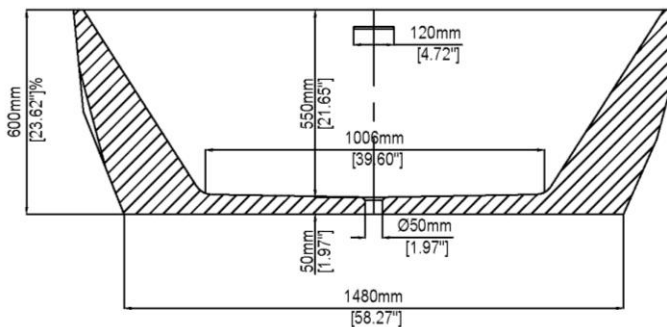

Matrix

Free standing bath
H35001

1780 mm X 840 mm X 600 mm (70.08 " X 33.07 " X 23.62 ")
Available in various reconstituted stone colours.
Please order Chrome/MarbleForm pop up waste separately.

Mould Code	Description	Available Colours		
H35001	Reconstituted stone bath with overflow	Dover White (DW)	Mist (MI)	Pearl (PE)
		Dune (DU)	Sahara (HA)	Bahia (HB)
		Barley (BA)	Fog (FG)	Taupe (TA)
		Studio (ST)	Armory Grey (AG)	Sable (SA)
		Night Sky (NS)		

Technical Information	
Bath weight	240 kg / 529 lbs
Weight with water	650 kg / 1433 lbs
Capacity	410 L / 108.24 US gal
Water depth to overflow	490 mm / 19.29 "
Bathing well area (at overflow)	1660 mm x 750 mm 65.35 " x 29.53 "
Bathing well area (to bottom)	1006 mm x 421 mm 39.61 " x 16.57 "