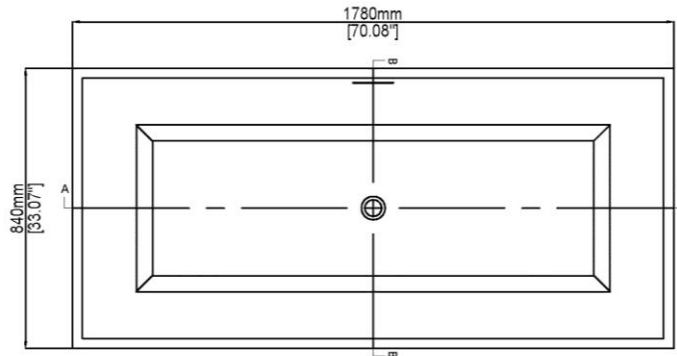

Matrix

Free standing bath
H35001

1780 mm X 840 mm X 600 mm (70.08 " X 33.07 " X 23.62 ")
Available in various reconstituted stone colours.
Please order Chrome/MarbleForm pop up waste separately.

Mould Code	Description	Available Colours		
H35001	Reconstituted stone bath with overflow	Dover White (DW)	Mist (MI)	Pearl (PE)
		Dune (DU)	Sahara (HA)	Bahia (HB)
		Barley (BA)	Fog (FG)	Taupe (TA)
		Studio (ST)	Armory Grey (AG)	Sable (SA)
		Night Sky (NS)		

Technical Information	
Bath weight	240 kg / 529 lbs
Weight with water	650 kg / 1433 lbs
Capacity	410 L / 108.24 US gal
Water depth to overflow	490 mm / 19.29 "
Bathing well area (at overflow)	1660 mm x 750 mm 65.35 " x 29.53 "
Bathing well area (to bottom)	1006 mm x 421 mm 39.61 " x 16.57 "