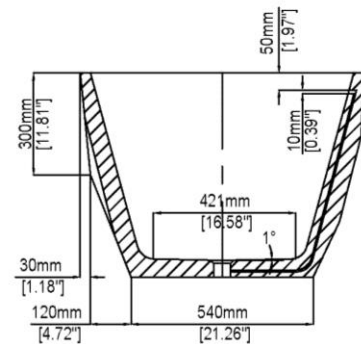

Matrix

Free standing bath
H35001

1780 mm X 840 mm X 600 mm (70.08 " X 33.07 " X 23.62 ")
Available in various reconstituted stone colours.
Please order Chrome/MarbleForm pop up waste separately.

Mould Code	Description	Available Colours		
H35001	Reconstituted stone bath with overflow	Dover White (DW)	Mist (MI)	Pearl (PE)
		Dune (DU)	Sahara (HA)	Bahia (HB)
		Barley (BA)	Fog (FG)	Taupe (TA)
		Studio (ST)	Armory Grey (AG)	Sable (SA)
		Night Sky (NS)		

Technical Information	
Bath weight	240 kg / 529 lbs
Weight with water	650 kg / 1433 lbs
Capacity	410 L / 108.24 US gal
Water depth to overflow	490 mm / 19.29 "
Bathing well area (at overflow)	1660 mm x 750 mm 65.35 " x 29.53 "
Bathing well area (to bottom)	1006 mm x 421 mm 39.61 " x 16.57 "