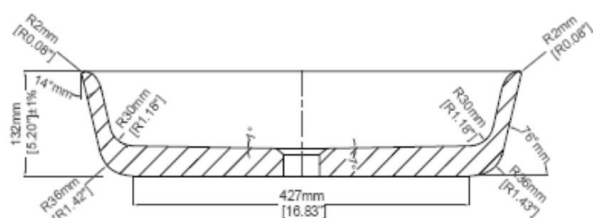

# Soho Tapered Rim

Countertop basin

H30425

560 mm X 370 mm X 132 mm ( 22.05 " X 14.57 " X 5.2 " )

Available in various reconstituted stone colours.

Please order Chrome/MarbleForm pop up waste separately.

| Mould Code | Description                             | Available Colours |                  |            |
|------------|---|-------------------|------------------|------------|
| H30425     | Reconstituted stone basin with overflow | Dover White (DW)  | Mist (MI)        | Pearl (PE) |
|            |   | Dune (DU)         | Sahara (HA)      | Bahia (HB) |
|            |   | Barley (BA)       | Fog (FG)         | Taupe (TA) |
|            |   | Studio (ST)       | Armory Grey (AG) | Sable (SA) |
|            |   | Night Sky (NS)    |                  |            |
|            |   |                   |                  |            |

TOP VIEW

| Technical Information   |                   |
|-------------------------|-------------------|
| Basin weight            | 10.0 kg / 22 lbs  |
| Weight with water       | 18.0 kg / 40 lbs  |
| Capacity to overflow    | 8 L / 2.11 US gal |
| Water depth to overflow | 69 mm / 2.72 "    |

SECTION A-A

SECTION B-B

\* All measurements are subject to change and variation.

\* This specification sheet should not be used as an installation guide. Please contact Claybrook for CAD drawings.