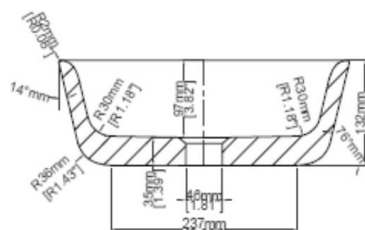

# Soho Tapered Rim

Countertop basin

H30425

560 mm X 370 mm X 132 mm ( 22.05 " X 14.57 " X 5.2 " )

Available in various reconstituted stone colours.

Please order Chrome/MarbleForm pop up waste separately.

| Mould Code | Description                             | Available Colours |                  |            |
|------------|---|-------------------|------------------|------------|
| H30425     | Reconstituted stone basin with overflow | Dover White (DW)  | Mist (MI)        | Pearl (PE) |
|            |   | Dune (DU)         | Sahara (HA)      | Bahia (HB) |
|            |   | Barley (BA)       | Fog (FG)         | Taupe (TA) |
|            |   | Studio (ST)       | Armory Grey (AG) | Sable (SA) |
|            |   | Night Sky (NS)    |                  |            |
|            |   |                   |                  |            |

TOP VIEW

| Technical Information   |                   |
|-------------------------|-------------------|
| Basin weight            | 10.0 kg / 22 lbs  |
| Weight with water       | 18.0 kg / 40 lbs  |
| Capacity to overflow    | 8 L / 2.11 US gal |
| Water depth to overflow | 69 mm / 2.72 "    |

SECTION A-A

SECTION B-B

\* All measurements are subject to change and variation.

\* This specification sheet should not be used as an installation guide. Please contact Claybrook for CAD drawings.