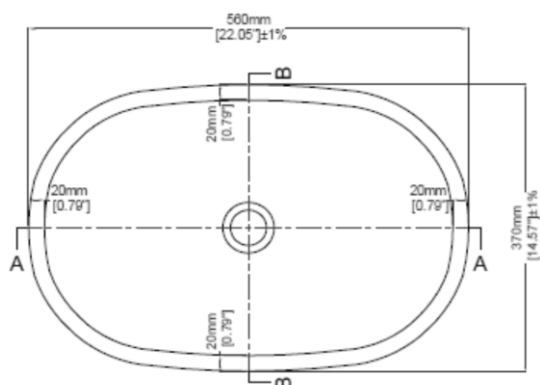

# Soho Tapered Rim

Countertop basin

H30425

560 mm X 370 mm X 132 mm ( 22.05 " X 14.57 " X 5.2 " )

Available in various reconstituted stone colours.

Please order Chrome/MarbleForm pop up waste separately.

| Mould Code | Description                             | Available Colours |                  |            |
|------------|---|-------------------|------------------|------------|
| H30425     | Reconstituted stone basin with overflow | Dover White (DW)  | Mist (MI)        | Pearl (PE) |
|            |   | Dune (DU)         | Sahara (HA)      | Bahia (HB) |
|            |   | Barley (BA)       | Fog (FG)         | Taupe (TA) |
|            |   | Studio (ST)       | Armory Grey (AG) | Sable (SA) |
|            |   | Night Sky (NS)    |                  |            |
|            |   |                   |                  |            |

TOP VIEW

| Technical Information   |                   |
|-------------------------|-------------------|
| Basin weight            | 10.0 kg / 22 lbs  |
| Weight with water       | 18.0 kg / 40 lbs  |
| Capacity to overflow    | 8 L / 2.11 US gal |
| Water depth to overflow | 69 mm / 2.72 "    |